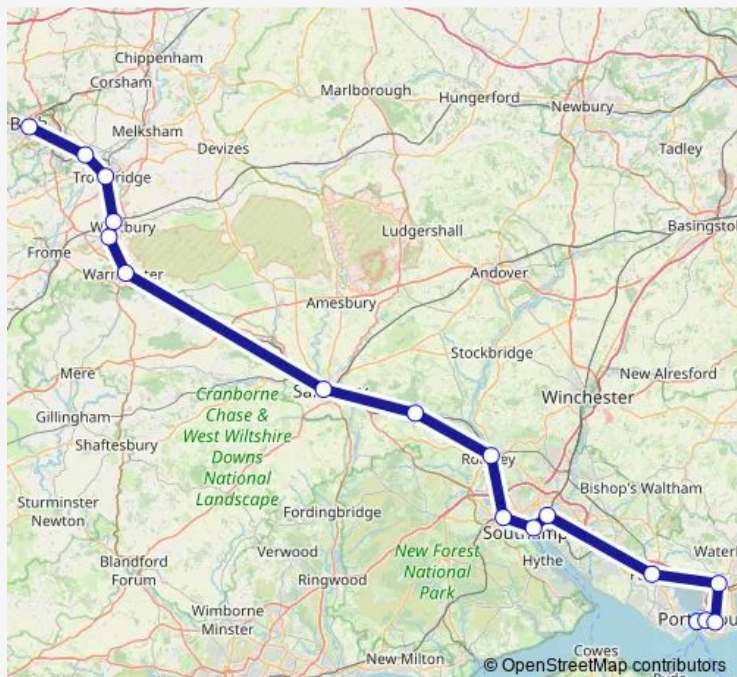

## Rail Gw:Pmh->Bth GW train service from PMH to Bth

[Go to website](#)

### Direction

Portsmouth Harbour — Bath Spa

17 stops

[Open route schedule](#)

- Portsmouth Harbour
- Portsmouth & Southsea
- Fratton
- Cosham
- Fareham
- St Denys
- Southampton Central
- Redbridge (Hants)
- Romsey
- Dean
- Salisbury
- Warminster
- Dilton Marsh
- Westbury (Wilts)
- Trowbridge
- Bradford-on-Avon
- Bath Spa

### Route schedule

Portsmouth Harbour — Bath Spa

Monday	—
Tuesday	—
Wednesday	—
Thursday	—
Friday	—
Saturday	20:23
Sunday	—

### Route info

Direction: Portsmouth Harbour

Stops: 17

Trip Duration: 2 hour 16 min

■ Gw:Pmh->Bth — GW train service from PMH to Bth

Gw:Pmh->Bth Rail time schedules and route maps are available in an offline PDF at [busmaps.com](https://busmaps.com). Use the [busmaps.com](https://busmaps.com) website to see live bus times, train schedule or subway schedule, and step-by-step directions for all public transit in Portsmouth