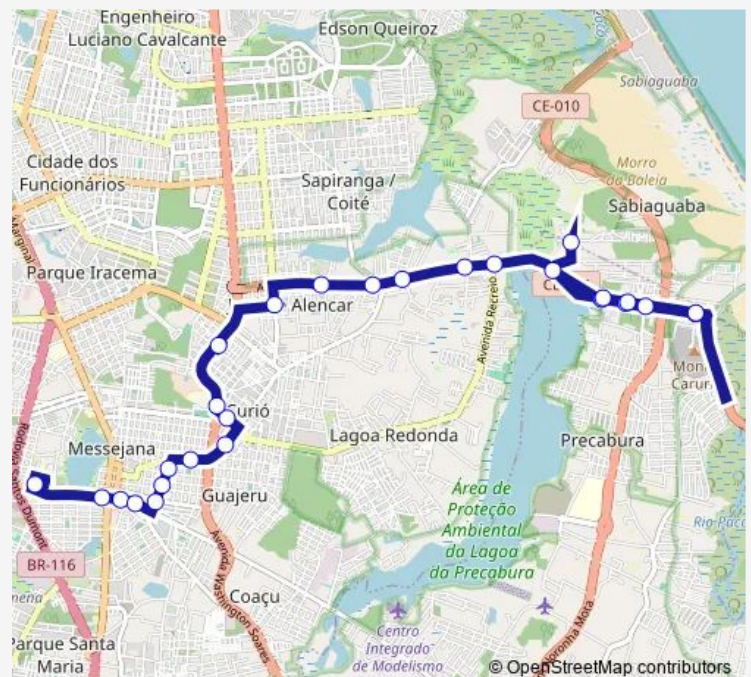

Avenida Maestro Lisboa, 2950

Avenida Maestro Lisboa, 2280

Avenida MAE Manoel Mavignier, Sn

Avenida Maestro Lisboa, 42500

Route schedule

Praça Terminal Messejana, Sn — RUA Tres Marias, 420

Monday 05:10-19:10

Tuesday 05:10-19:10

Wednesday 05:10-19:10

Thursday 05:10-19:10

Friday 05:10-19:10

Saturday —

Sunday —

Route info

Direction: Praça Terminal Messejana, Sn

Stops: 28

Trip Duration: 0 hour 50 min

663-Gereberaba/Messejana — Gereberaba/Messejana

Avenida MAE Manoel Mavignier, 5512

Avenida MAE Manoel Mavignier, 5785

Avenida Manoel Mavignier, 5860

Avenida MAE Manoel Mavignier, 5860

Thursday 05:50-20:00

Friday 05:50-20:00

Saturday —

Sunday —

Route info

Direction: RUA Tres Marias, 420

Stops: 20

Trip Duration: 0 hour 30 min