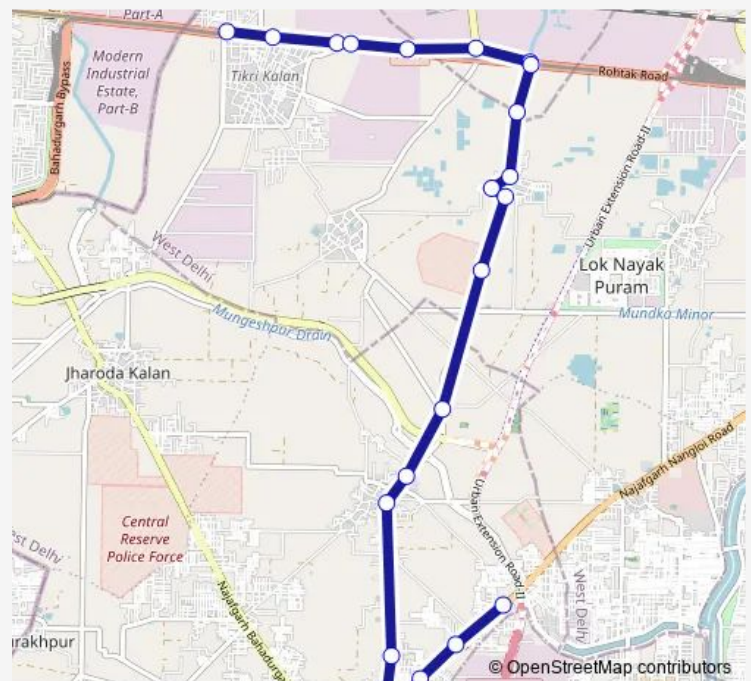

### Route schedule

Tikri Border Metro Station — Dichau Kalan Depot

Monday 04:50-19:14

Tuesday 04:50-19:14

Wednesday 04:50-19:14

Thursday 04:50-19:14

Friday 04:50-19:14

Saturday 04:50-19:14

Sunday 04:50-19:14

### Route info

Direction: Tikri Border Metro Station

Stops: 21

Trip Duration: 0 hour 53 min

■ 949stldown2

BusMaps

949stldown2 Bus time schedules and route maps are available in an offline PDF at [busmaps.com](https://busmaps.com). Use the [busmaps.com](https://busmaps.com) website to see live bus times, train schedule or subway schedule, and step-by-step directions for all public transit in New Delhi