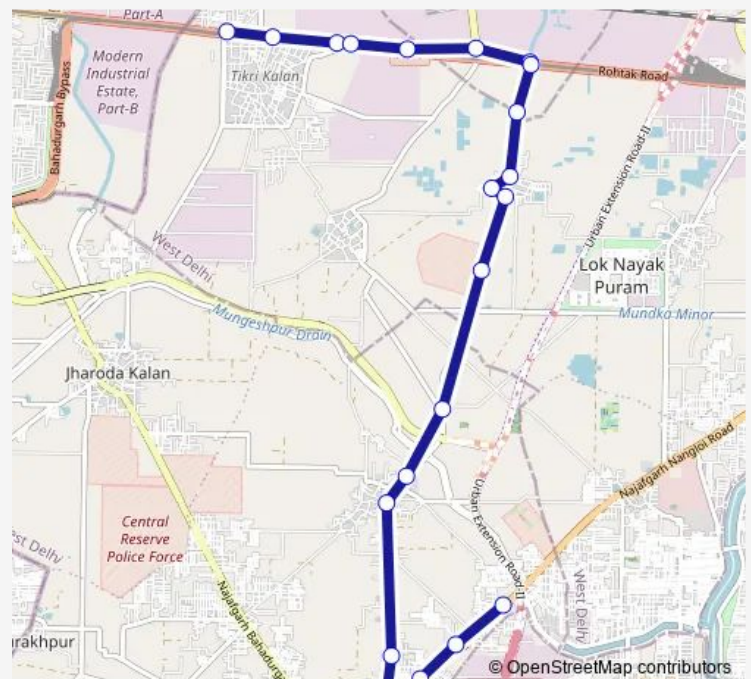

Bus 949stldown2

[Go to website](#)

Direction

Tikri Border Metro Station — Dichau Kalan Depot

21 stops

[Open route schedule](#)

Tikri Border Metro Station

Tikari Village

Udaseen Ashram

Nirmal Vihar

Dichau Kalan Depot

Route schedule

Tikri Border Metro Station — Dichau Kalan Depot

Monday 04:50-19:14

Tuesday 04:50-19:14

Wednesday 04:50-19:14

Thursday 04:50-19:14

Friday 04:50-19:14

Saturday 04:50-19:14

Sunday 04:50-19:14

Route info

Direction: Tikri Border Metro Station

Stops: 21

Trip Duration: 0 hour 53 min