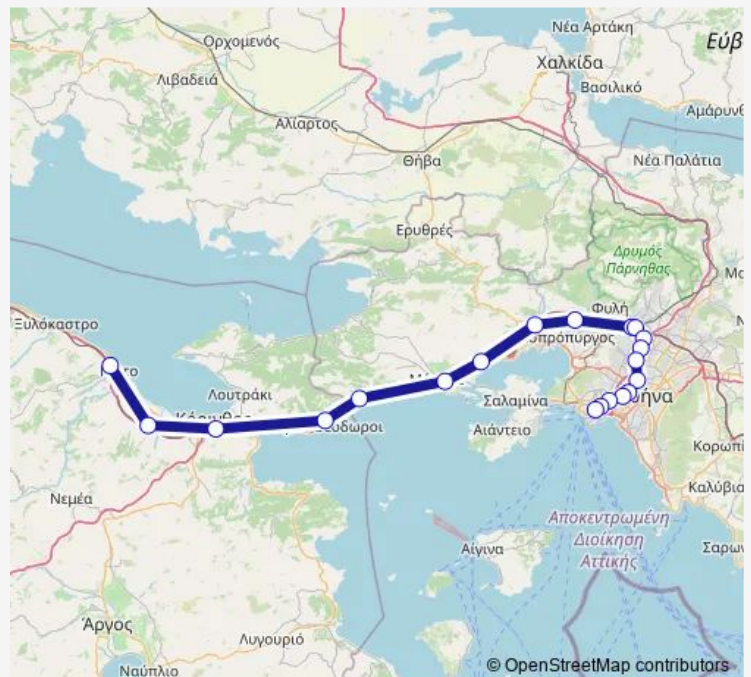

Λεύκα

Πειραιάς

Route schedule

Κιάτο — Πειραιάς

Monday 04:59-18:59

Tuesday 04:59-18:59

Wednesday 04:59-18:59

Thursday 04:59-18:59

Friday 04:59-18:59

Saturday 04:59-18:59

Sunday 04:59-18:59

Route info

Direction: Κιάτο

Stops: 20

Trip Duration: 1 hour 38 min

■ Κιάτο - Πειραιάς