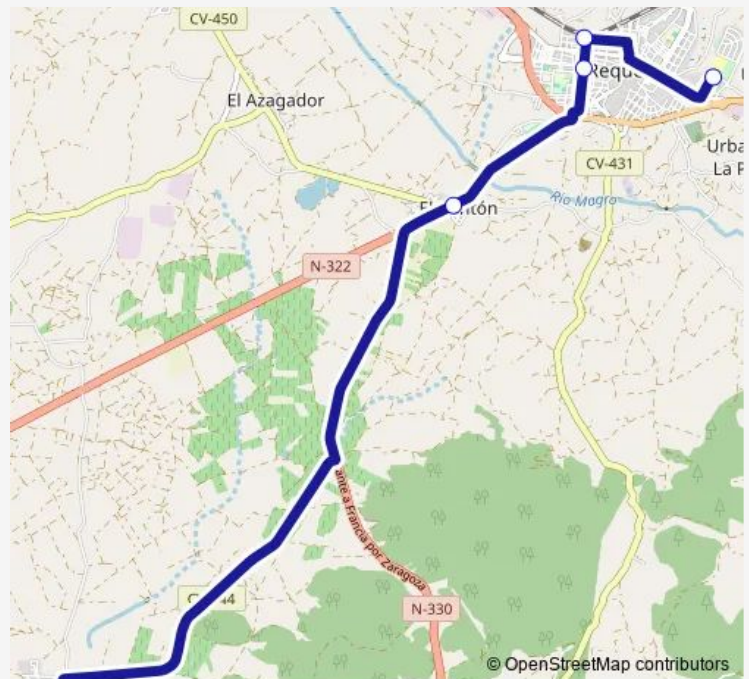

Route schedule

Plaza Del Mercado N°14 (Requena (Campo Arcís)) [Requena] — Paraje Casablanca, S/N (Hospital) [Requena]

Monday	07:40
Tuesday	—
Wednesday	—
Thursday	—
Friday	07:40
Saturday	—
Sunday	—

Route info

Direction: Plaza Del Mercado N°14 (Requena (Campo Arcís)) [Requena]

Stops: 5

Trip Duration: 0 hour 20 min

■ L2B — Campo Arcís – Requena

Direction

Paraje Casablanca, S/N (Hospital) [Requena] — Plaza Del Mercado N°14 (Requena (Campo Arcís)) [Requena]

5 stops

[Open route schedule](#)

Paraje Casablanca, S/N (Hospital) [Requena]

Frente Estación Tren, Av. Capitán Gadea S/N (Requena) [Requena]

Av. Lamo Espinosa, 2 encreuament Av. Arrabal (Fte Colores) (Requena) [Requena]

Monday 13:25

Tuesday —

Wednesday —

Thursday —

Friday 13:25

Saturday —

Sunday —

Route info