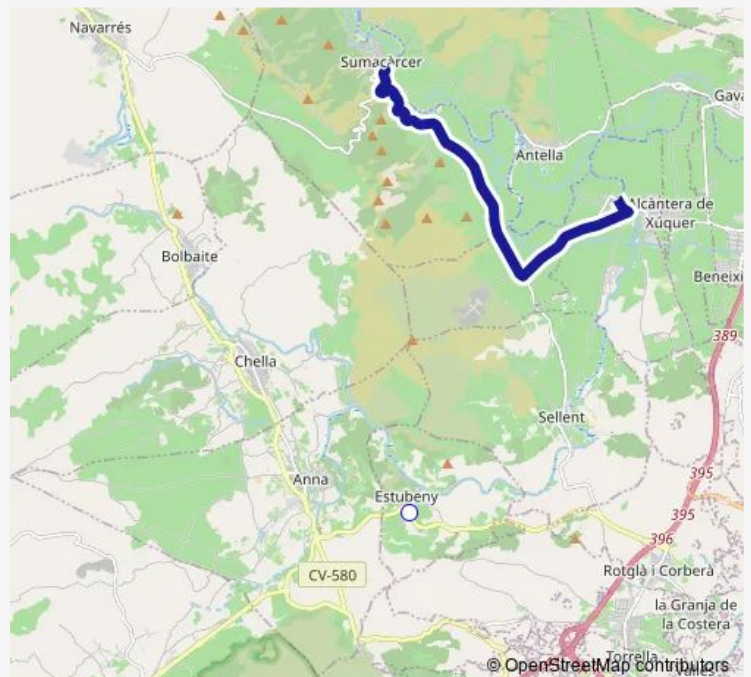

Bus L2B Cotes – Sumacàrcer (a demanda)

[Go to website](#)

Direction

undefined — undefined

0 stops

[Open route schedule](#)

Route schedule

undefined — undefined

Monday 07:40-13:11

Tuesday 07:40-13:11

Wednesday 07:40-13:11

Thursday 07:40-13:11

Friday 07:40-13:11

Saturday —

Sunday —

Route info

Direction:

Stops: 0

Trip Duration: — min

■ L2B — Cotes – Sumacàrcer (a demanda)

Direction

Av. Ausiàs March, 1 [Xàtiva] — Hospital Lluís Alcanyís [Xàtiva]

2 stops

[Open route schedule](#)

Route info

Direction: Av. Ausiàs March, 1 [Xàtiva]

Stops: 2

Trip Duration: 0 hour 12 min

L2B Bus time schedules and route maps are available in an offline PDF at busmaps.com. Use the busmaps.com website to see live bus times, train schedule or subway schedule, and step-by-step directions for all public transit in Xativa