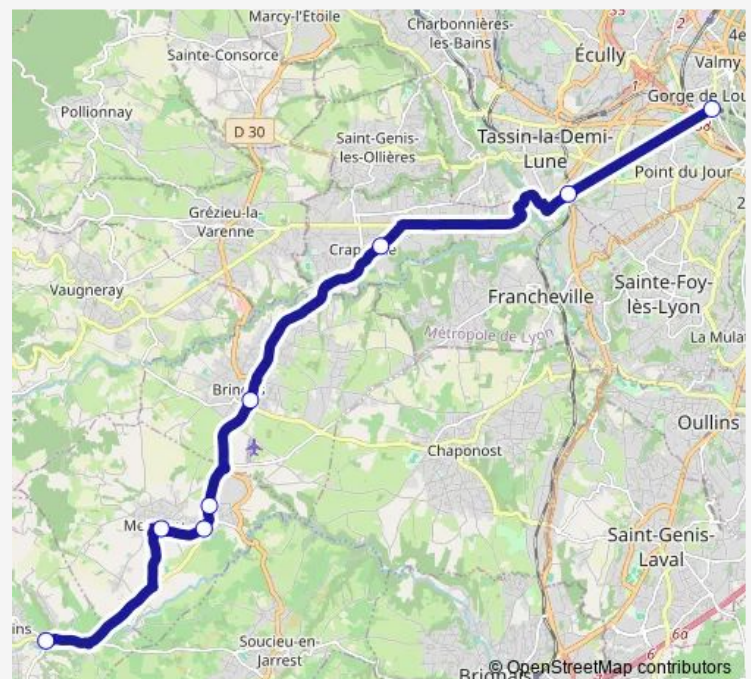

### Direction

Gorge de Loup — Le Pont

8 stops

[Open route schedule](#)

Gorge de Loup

Aquavert

Terres Plates

Ancienne Gare

### Route schedule

Gorge de Loup — Le Pont

Monday 06:00-20:30

Tuesday 06:00-20:30

Wednesday 06:00-20:30

Thursday 06:00-20:30

Friday 06:00-20:30

Saturday 06:30-20:30

### Route info

Direction: Gorge de Loup

Stops: 8

Trip Duration: 0 hour 37 min

■ 2EX — Gorge de Loup -> Le Pont

BusMaps

**Direction**

Le Pont — Gorge de Loup

## Route schedule

Le Pont — Gorge de Loup

Monday	06:03-20:33
Tuesday	06:03-20:33
Wednesday	06:03-20:33
Thursday	06:03-20:33
Friday	06:03-20:33
Saturday	06:34-20:34
Sunday	09:34-20:34