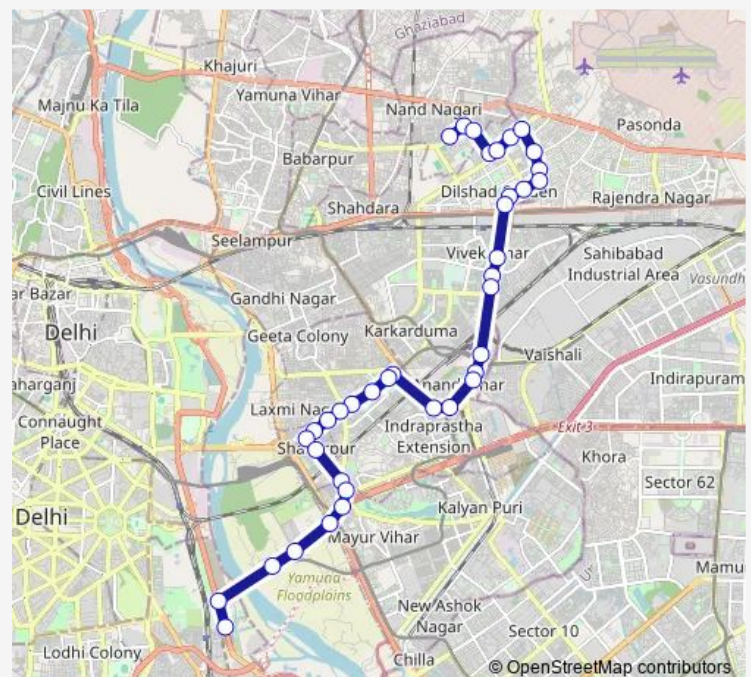

Thursday 05:45-20:55

Friday 05:45-20:55

Saturday 05:45-20:55

Sunday 05:45-20:55

Route info

Direction: Nand Nagari Terminal

Stops: 38

Trip Duration: 1 hour 17 min