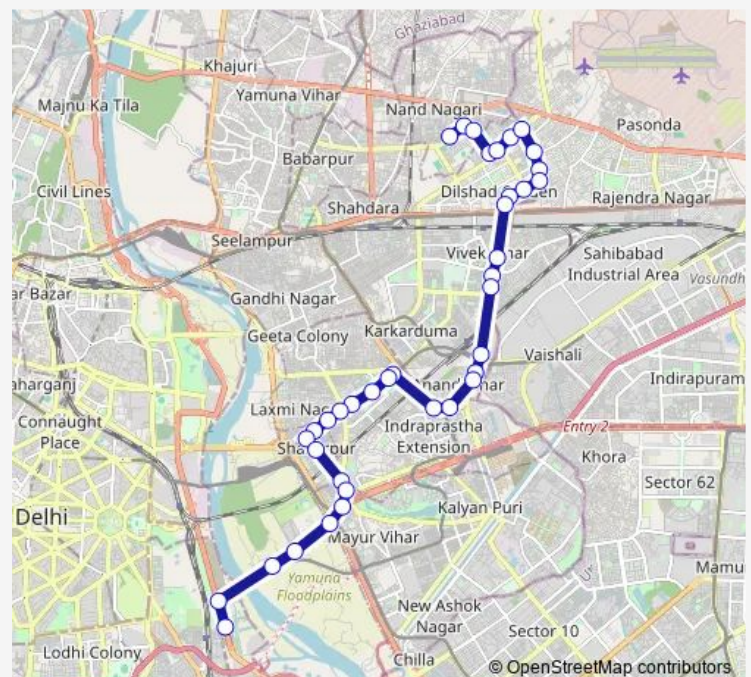

Thursday 05:45-20:55

Friday 05:45-20:55

Saturday 05:45-20:55

Sunday 05:45-20:55

Route info

Direction: Nand Nagari Terminal

Stops: 38

Trip Duration: 1 hour 17 min