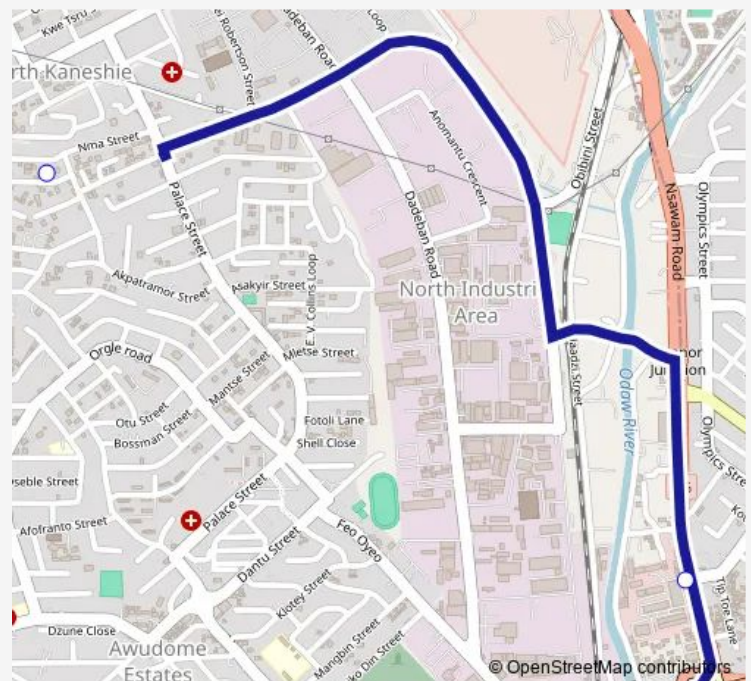

Bus 2032b Orgle Road Station to Circle

[Go to website](#)

Direction

Terminal Orgle Road Station — Terminal Circle

3 stops

[Open route schedule](#)

Terminal Orgle Road Station

Vodafone Office 203

Terminal Circle

Route schedule

Terminal Orgle Road Station — Terminal Circle

Monday	12:33
Tuesday	12:33
Wednesday	12:33
Thursday	12:33
Friday	12:33
Saturday	12:33
Sunday	12:33

Route info

Direction: Terminal Orgle Road Station

Stops: 3

Trip Duration: 0 hour 16 min

2032b — Orgle Road Station to Circle

BusMaps

2032b Bus time schedules and route maps are available in an offline PDF at busmaps.com. Use the busmaps.com website to see live bus times, train schedule or subway schedule, and step-by-step directions for all public transit in Accra