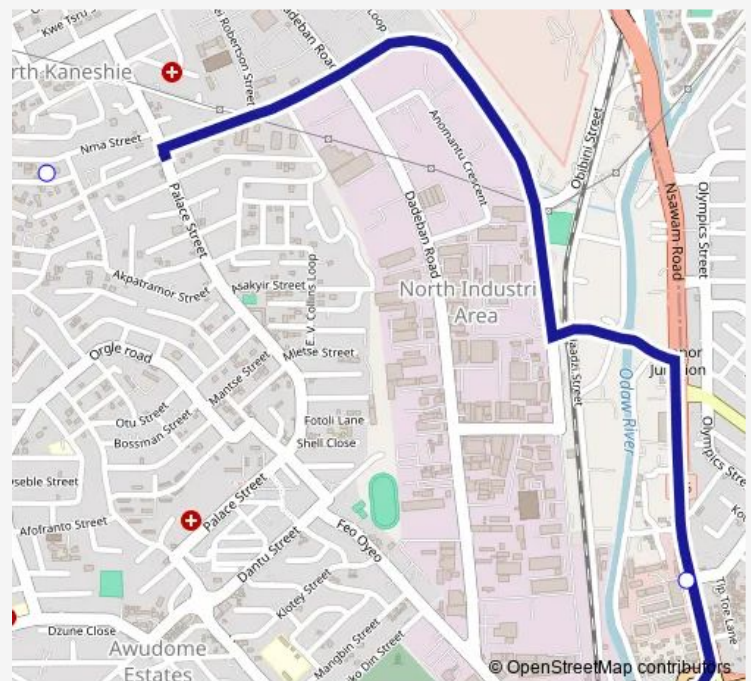

Bus 2032B Orgle Road Station to Circle

[Go to website](#)

Direction

Terminal Orgle Road Station — Terminal Circle

3 stops

[Open route schedule](#)

Terminal Orgle Road Station

Vodafone Office 203

Terminal Circle

Route schedule

Terminal Orgle Road Station — Terminal Circle

Monday	12:33
Tuesday	12:33
Wednesday	12:33
Thursday	12:33
Friday	12:33
Saturday	12:33
Sunday	12:33

Route info

Direction: Terminal Orgle Road Station

Stops: 3

Trip Duration: 0 hour 16 min

■ 2032B — Orgle Road Station to Circle

BusMaps

2032B Bus time schedules and route maps are available in an offline PDF at busmaps.com. Use the busmaps.com website to see live bus times, train schedule or subway schedule, and step-by-step directions for all public transit in Accra