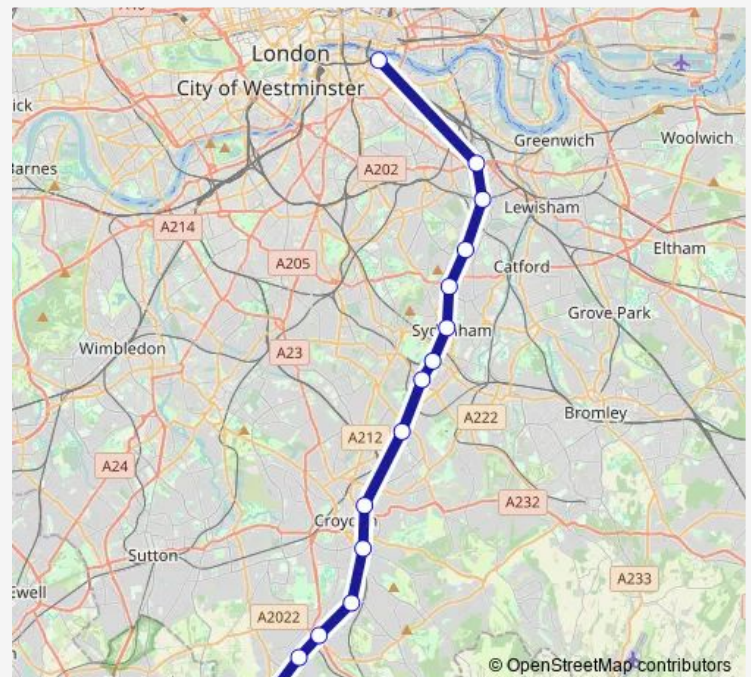

### Route schedule

London Bridge — Coulsdon Town

Monday 09:40-22:40

Tuesday 09:40-22:40

Wednesday 09:40-22:40

Thursday 09:40-22:40

Friday 09:40-22:40

Saturday 06:11-22:40

### Route info

Direction: London Bridge

Stops: 15

Trip Duration: 0 hour 50 min

■ Sn:Lbg->Cdn — SN train service from LBG to Cdn

Sn:Lbg->Cdn Rail time schedules and route maps are available in an offline PDF at [busmaps.com](https://busmaps.com). Use the [busmaps.com](https://busmaps.com) website to see live bus times, train schedule or subway schedule, and step-by-step directions for all public transit in London