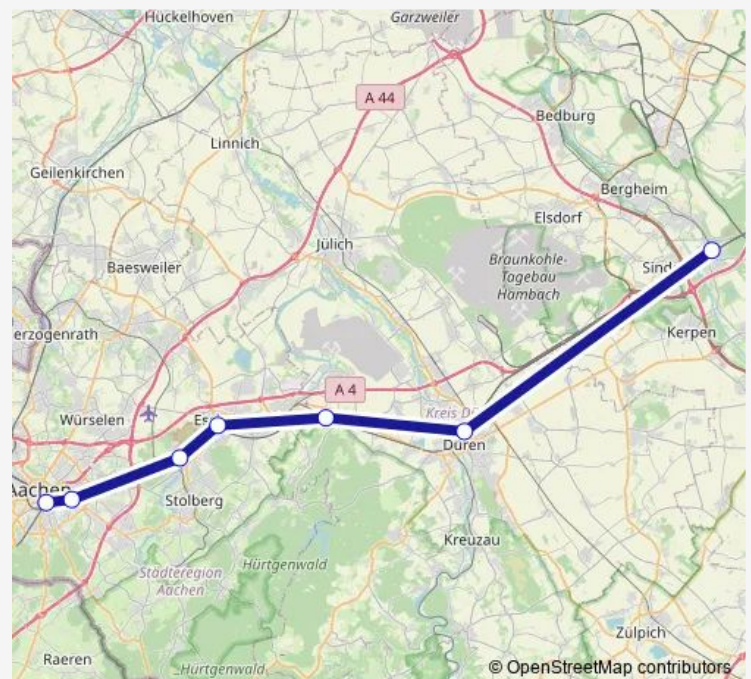

Regional Rail Service RE1 (Rrx)

[Go to website](#)

Direction

Horrem — Aachen Hbf

7 stops

[Open route schedule](#)

Horrem

Düren

Langerwehe

Eschweiler Hauptbahnhof

Stolberg (Rheinl) Hbf

Aachen-Rothe Erde

Aachen Hbf

Route schedule

Horrem — Aachen Hbf

Monday	—
Tuesday	05:35-00:35 ⁺¹
Wednesday	05:35-00:35 ⁺¹
Thursday	01:35-00:35 ⁺¹
Friday	05:35-00:35 ⁺¹
Saturday	00:41-20:35
Sunday	—

Route info

Direction: Horrem

Stops: 7

Trip Duration: 0 hour 37 min

RE1 (Rrx)

BusMaps

Direction

Düren — Aachen Hbf

6 stops

[Open route schedule](#)

Düren

Langerwehe

Eschweiler Hauptbahnhof

Stolberg (Rheinl) Hbf

Aachen-Rothe Erde

Aachen Hbf