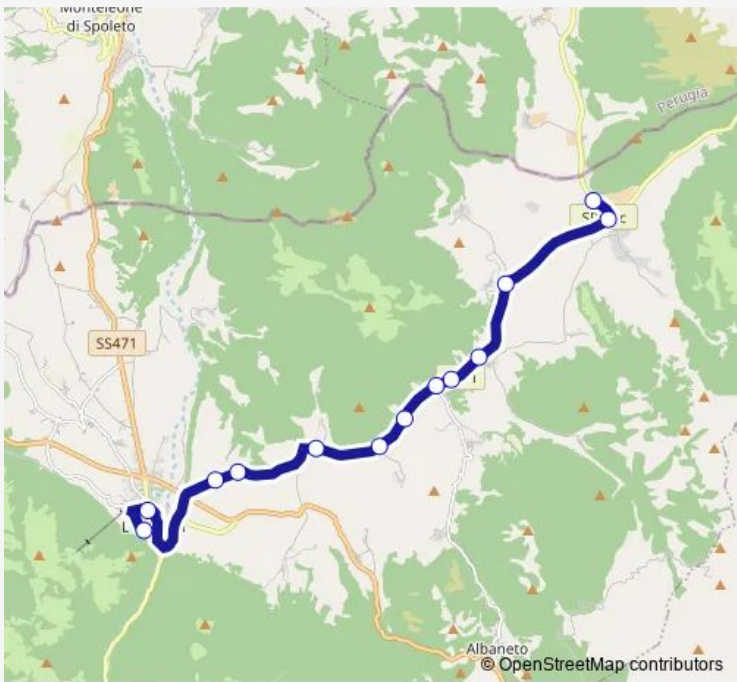

[Go to website](#)

Direction
 LEONESSA | Terzone San Pietro # f9091 — LEONESSA
 | Via Mola # f9057

13 stops

[Open route schedule](#)

- LEONESSA | Terzone San Pietro # f9091
- LEONESSA | SP Terzone # f9092
- LEONESSA | Pianezza - San Giovenale # f9093
- LEONESSA | Sala # f9094
- LEONESSA | Vindoli # f9095
- LEONESSA | Bivio Viesci # f9096
- LEONESSA | Volciano # f9097
- LEONESSA | Colleverde # f9098
- LEONESSA | Vallunga # f9099
- LEONESSA | Casanova # f9100
- LEONESSA | Madonna della Strada # f9101
- LEONESSA | Porta Spoletina # f9055
- LEONESSA | Via Mola # f9057

Route schedule
 LEONESSA | Terzone San Pietro # f9091 — LEONESSA
 | Via Mola # f9057

Monday	06:35
Tuesday	06:35
Wednesday	06:35
Thursday	06:35
Friday	06:35
Saturday	06:35-14:40
Sunday	—

Route info

Direction: LEONESSA | Terzone San Pietro # f9091

Stops: 13

Trip Duration: 0 hour 25 min

Bus time schedules and route maps are available in an offline PDF at busmaps.com. Use the busmaps.com website to see live bus times, train schedule or subway schedule, and step-by-step directions for all public transit in Leonessa