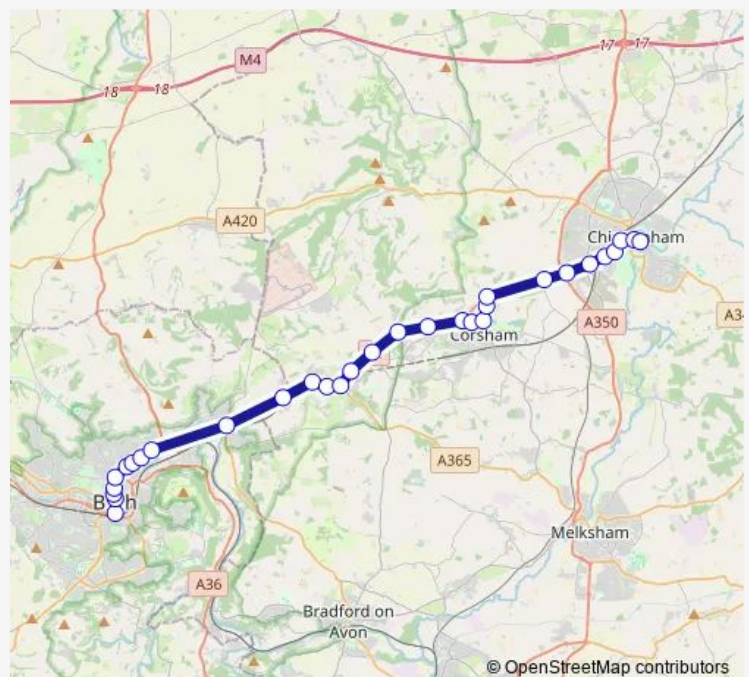

Cemetery

Northey Arms

Shockerwick Lane

Route schedule

Bus Station — Bus Station

Monday 06:40-15:55

Tuesday 06:40-15:55

Wednesday 06:40-15:55

Thursday 06:40-15:55

Friday 06:40-15:55

Saturday —

Sunday —

Route info

Direction: Bus Station

Stops: 31

Trip Duration: 0 hour 45 min

■ X31 — Bath - Box - Corsham - Chippenham (Direct)

Westwoods

Lambridge

Balustrade

Morrisons

Snow Hill

Walcot Gate

Hilton Hotel

Sunday —

Route info

Direction: Bus Station

Stops: 31

Trip Duration: 0 hour 57 min

B and Q

Rowden Arms

Community Hospital