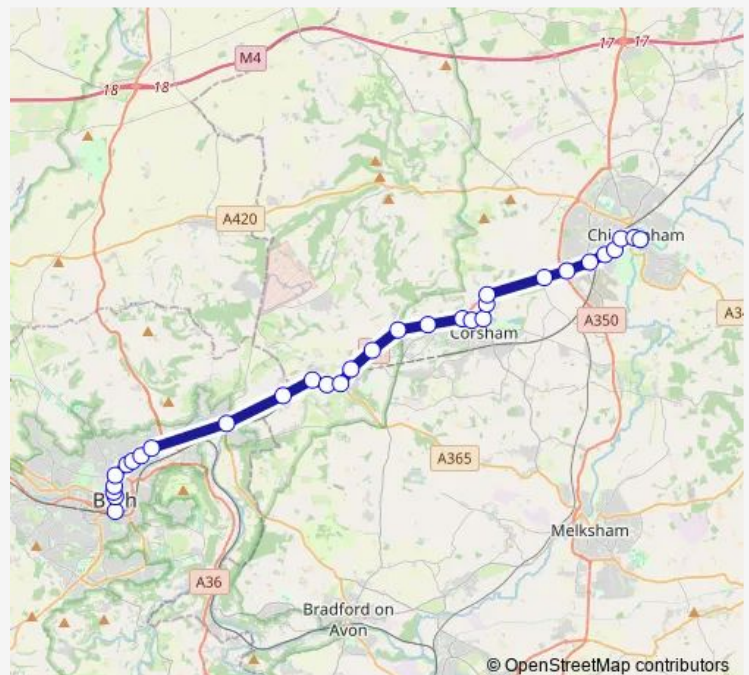

Cemetery

Northey Arms

Shockerwick Lane

Route schedule

Bus Station — Bus Station

Monday 06:40-15:55

Tuesday 06:40-15:55

Wednesday 06:40-15:55

Thursday 06:40-15:55

Friday 06:40-15:55

Saturday —

Sunday —

Route info

Direction: Bus Station

Stops: 31

Trip Duration: 0 hour 45 min

■ X31 — Bath - Box - Corsham - Chippenham (Direct)

Westwoods

Lambridge

Balustrade

Morrisons

Snow Hill

Walcot Gate

Hilton Hotel

Sunday —

Route info

Direction: Bus Station

Stops: 31

Trip Duration: 0 hour 46 min

B and Q

Rowden Arms

Community Hospital