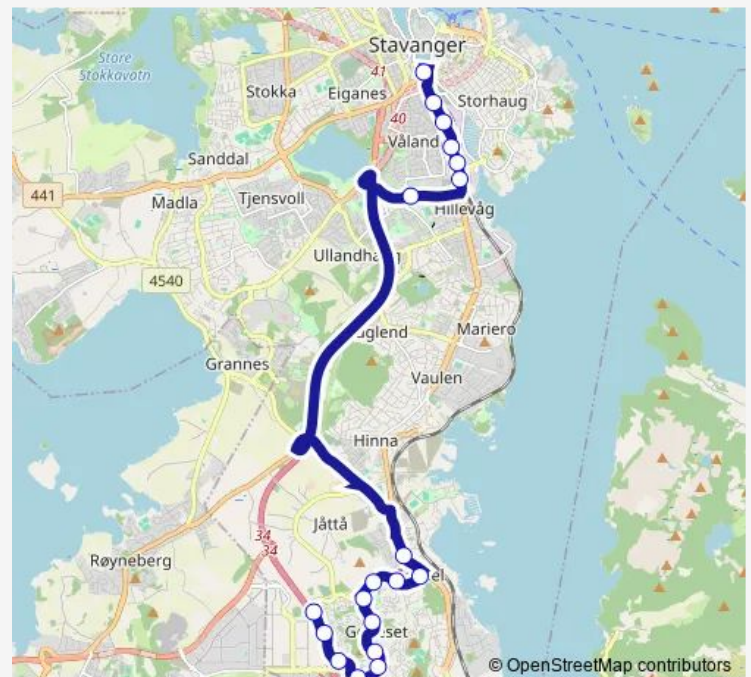

### Route schedule

Stavanger bussterminal — Godesetdalen

Monday	06:00-00:30 <sup>+1</sup>
Tuesday	06:00-00:30 <sup>+1</sup>
Wednesday	06:00-00:30 <sup>+1</sup>
Thursday	06:00-00:30 <sup>+1</sup>
Friday	06:00-00:30 <sup>+1</sup>
Saturday	07:00-00:30 <sup>+1</sup>
Sunday	09:30-00:30 <sup>+1</sup>

### Route info

Direction: Stavanger bussterminal

Stops: 22

Trip Duration: 0 hour 27 min

X31

BusMaps