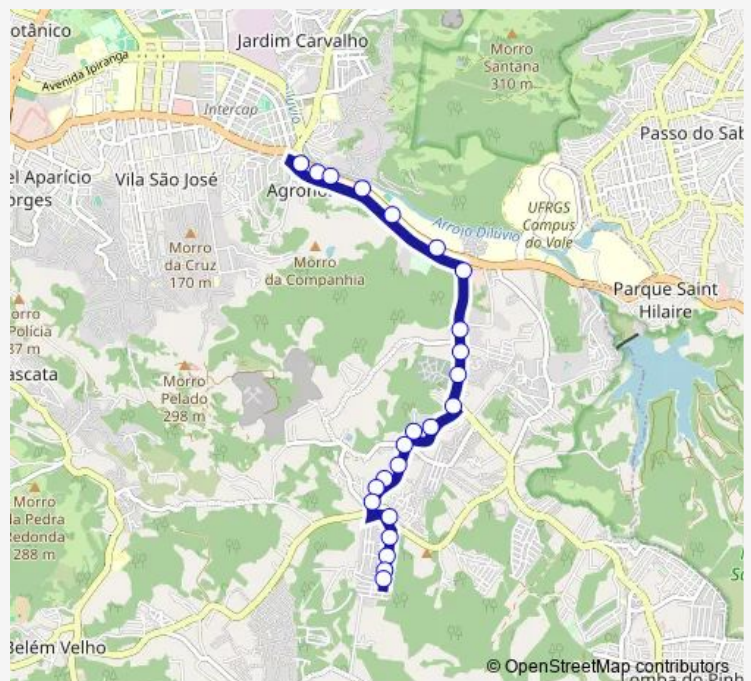

JOAO DE OLIVEIRA REMIAO 634

Joao DE Oliveira Remiao DF 119 Policia Civil

Bento Goncalves 8426

Route schedule

Jaime Lino DOS Santos Filho AL 682 — Bento Goncalves 6670

Monday 05:55-21:50

Tuesday 05:55-21:50

Wednesday 05:55-21:50

Thursday 05:55-21:50

Friday 05:55-21:50

Saturday —

Sunday —

Route info

Direction: Jaime Lino DOS Santos Filho AL 682

Stops: 25

Trip Duration: 0 hour 22 min

3954 — Quinta DO Portal / Antonio DE Carvalho

Bento Goncalves 7712

Bento Goncalves 7500

Bento Goncalves 6926

Bento Goncalves 6670

Direction

Bento Goncalves 6647 — Jaime Lino DOS Santos Filho
2530_Espelhada

23 stops

Monday 06:10-22:15

Tuesday 06:10-22:15

Wednesday 06:10-22:15

Thursday 06:10-22:15

Friday 06:10-22:15

Saturday —

Sunday —

Route info