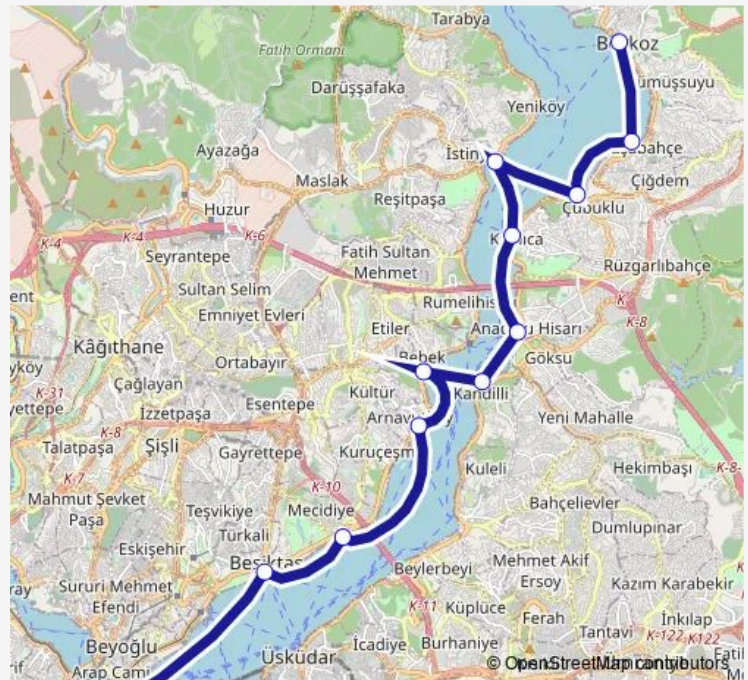

Friday 06:50

Saturday —

Sunday —

Route info

Direction: Beykoz Şh.

Stops: 12

Trip Duration: 1 hour 55 min

BĞZ-2 — Boğazdan Geliş