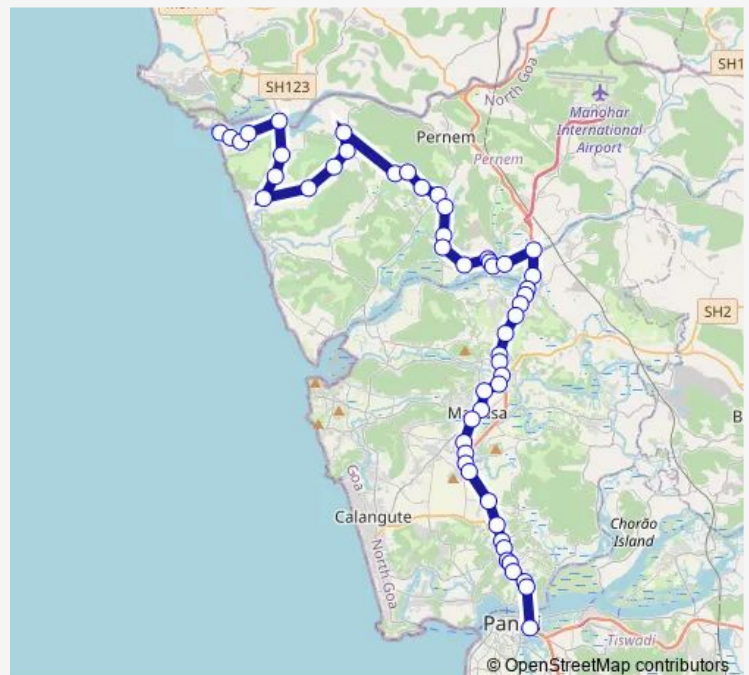

Bus PRV105 Panaji - Keri

[Go to website](#)

Direction

Keri, Pernem — Panaji KTC Bus Stand

52 stops

[Open route schedule](#)

Keri, Pernem

Querim Panchayat

Querim Church

Querim Temple

Kiran Pani

Paliyem

Harmal Panhkroshi/ Ganpat Parsekar College Stop

Harmal Tisk

Bhatwadi

Gawdewada

Korgao

Mainawda, Korgao

Pethecha Wada

Korgao Wada

Bhaitwada

Tuyem Hospital

Tuem Idc

Bhagvati Mandir

Tuyem Panchayat

Camurlim Ferry Titha

Tuem Cross

Route schedule

Keri, Pernem — Panaji KTC Bus Stand

Monday 14:00

Tuesday 14:00

Wednesday 14:00

Thursday 14:00

Friday 14:00

Saturday 14:00

Sunday 14:00

Route info

Direction: Keri, Pernem

Stops: 52

Trip Duration: 2 hour 10 min

PRV105 — Panaji - Keri