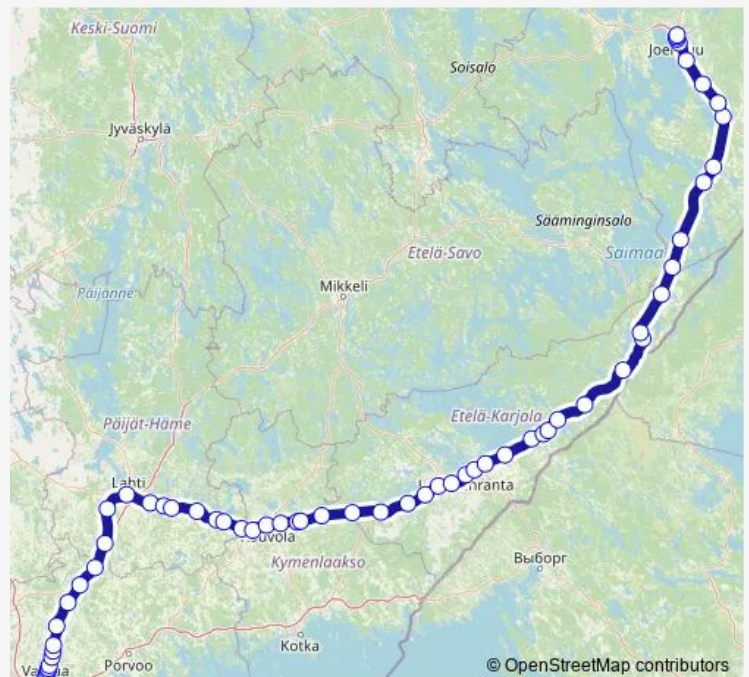

Monday 06:54

Tuesday 06:54

Wednesday 06:54

Thursday 06:54

Friday 06:54

Saturday 06:54

Sunday 06:54

Route info

Direction:

Stops: 0

Trip Duration: – min

■ IC 1 — Helsinki - Joensuu

Direction

Helsinki — Joensuu

69 stops

[Open route schedule](#)