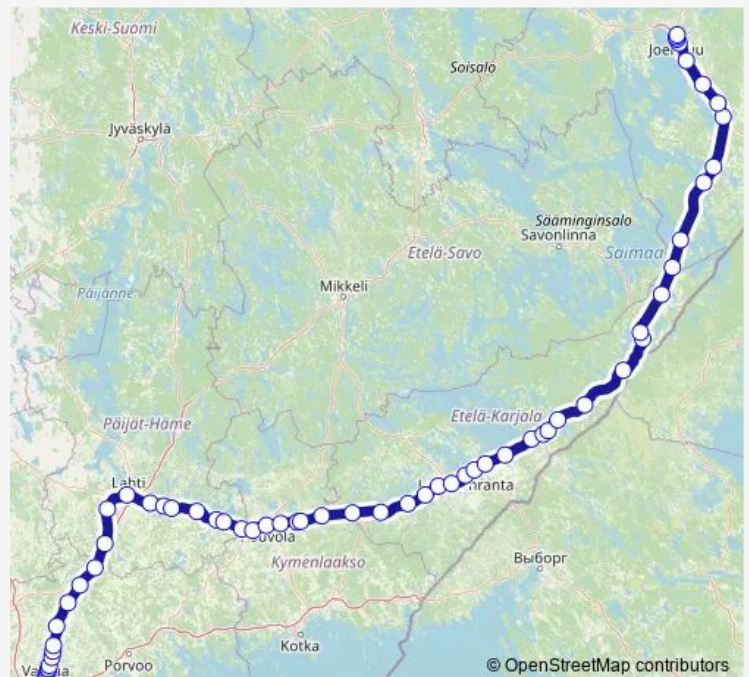

Long Distance Trains IC 1 Helsinki - Joensuu

[Go to website](#)

Direction

Helsinki — Joensuu

69 stops

[Open route schedule](#)

Helsinki

Pasila

Käpylä

Oulunkylä

Pukinmäki

Malmi

Tapanila

Puistola

Tikkurila

Hiekkaharju

Havukoski

Koivukylä

Rekola

Hanala

Korso

Savio

Kerava

Kytömaa

Haarajoki

Korvensuo

Mäntsälä

Route schedule

Helsinki — Joensuu

Monday 06:54

Tuesday 06:54

Wednesday 06:54

Thursday 06:54

Friday 06:54

Saturday 06:54

Sunday 06:54

Route info

Direction: Helsinki

Stops: 69

Trip Duration: 4 hour 42 min

■ IC 1 — Helsinki - Joensuu