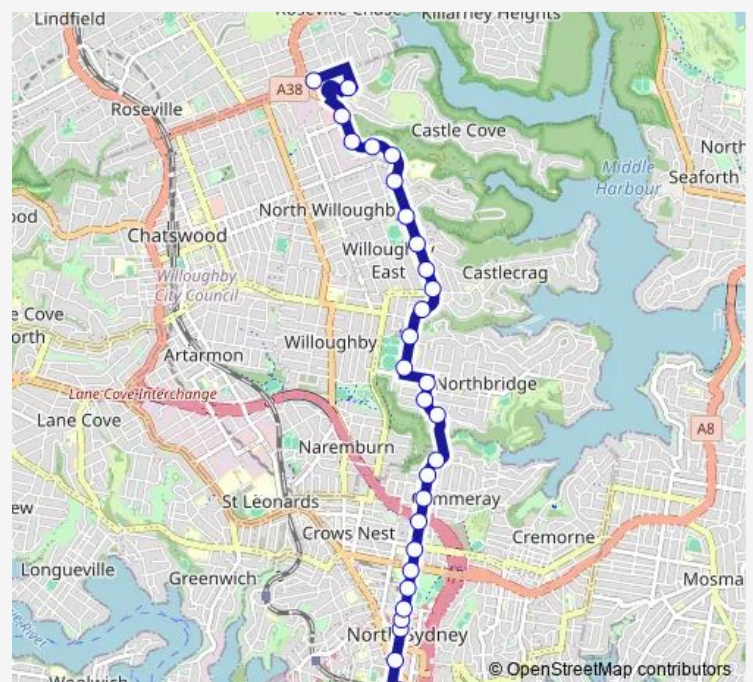

School Bus 779w North Sydney Station to Boundary Rd and Griffith St

[Go to website](#)

Direction

North Sydney Station, Blue St, Stand C — Boundary St Before Eastern Valley Way

29 stops

[Open route schedule](#)

Miller St Before Ernest St

Miller St At Rosalind St

Miller St At Abbott St

Miller St Opp Cammeray Public School

Miller St Opp Pine St

Strathallen Av Opp Marana Rd

Strathallen Av At Baroona Rd

Strathallen Av At Sailors Bay Rd

Eastern Valley Way Opp Northbridge Plaza

Eastern Valley Way Opp Tenilba Rd

Eastern Valley Way Before Warners Av

Eastern Valley Way At Edinburgh Rd

Eastern Valley Way Before Sunnyside Cres

Route schedule

North Sydney Station, Blue St, Stand C — Boundary St Before Eastern Valley Way

Monday	15:07
Tuesday	15:07
Wednesday	15:07
Thursday	15:07
Friday	15:07
Saturday	—
Sunday	—

Route info

Direction: North Sydney Station, Blue St, Stand C

Stops: 29

Trip Duration: 0 hour 28 min

779w — North Sydney Station to Boundary Rd and Griffith St