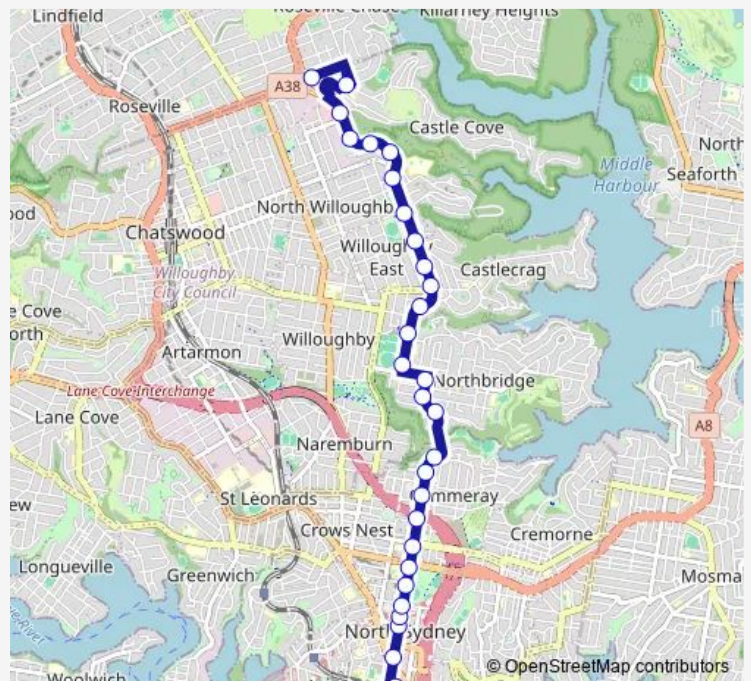

School Bus 779w North Sydney Station to Boundary Rd and Griffith St

[Go to website](#)

Direction

North Sydney Station, Blue St, Stand C — Boundary St Before Eastern Valley Way

29 stops

[Open route schedule](#)

Miller St Before Ernest St

Miller St At Rosalind St

Miller St At Abbott St

Miller St Opp Cammeray Public School

Miller St Opp Pine St

Strathallen Av Opp Marana Rd

Strathallen Av At Barooka Rd

Strathallen Av At Sailors Bay Rd

Eastern Valley Way Opp Northbridge Plaza

Eastern Valley Way Opp Tenilba Rd

Eastern Valley Way Before Warners Av

Eastern Valley Way At Edinburgh Rd

Eastern Valley Way Before Sunnyside Cres

Route schedule

North Sydney Station, Blue St, Stand C — Boundary St Before Eastern Valley Way

Monday	15:07
Tuesday	15:07
Wednesday	15:07
Thursday	15:07
Friday	15:07
Saturday	—
Sunday	—

Route info

Direction: North Sydney Station, Blue St, Stand C

Stops: 29

Trip Duration: 0 hour 28 min

779w — North Sydney Station to Boundary Rd and Griffith St