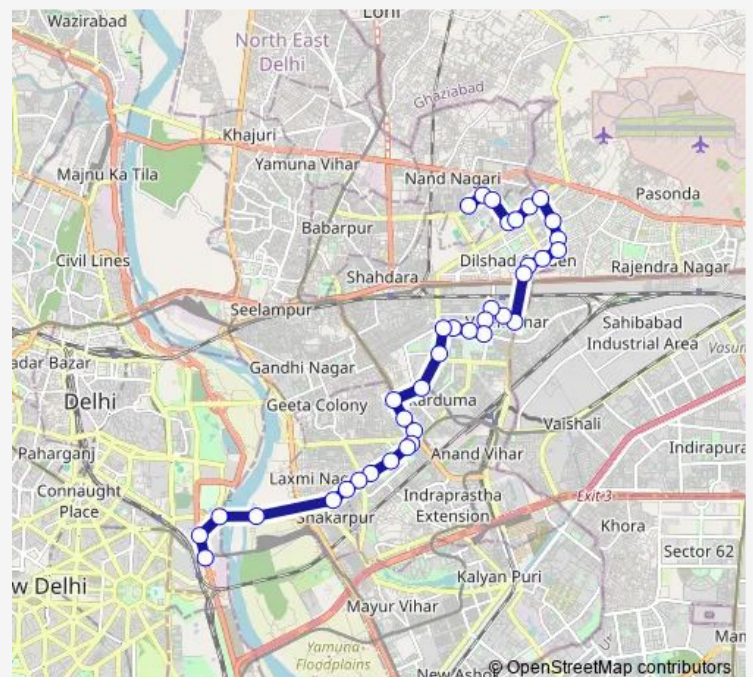

### Route schedule

Nand Nagari Terminal — Indraprastha Depot

Monday 14:46-18:12

Tuesday 14:46-18:12

Wednesday 14:46-18:12

Thursday 14:46-18:12

Friday 14:46-18:12

Saturday 14:46-18:12

### Route info

Direction: Nand Nagari Terminal

Stops: 37

Trip Duration: 1 hour 8 min

370stldown

BusMaps

Suraj Mal Vihar

Karkardooma Court