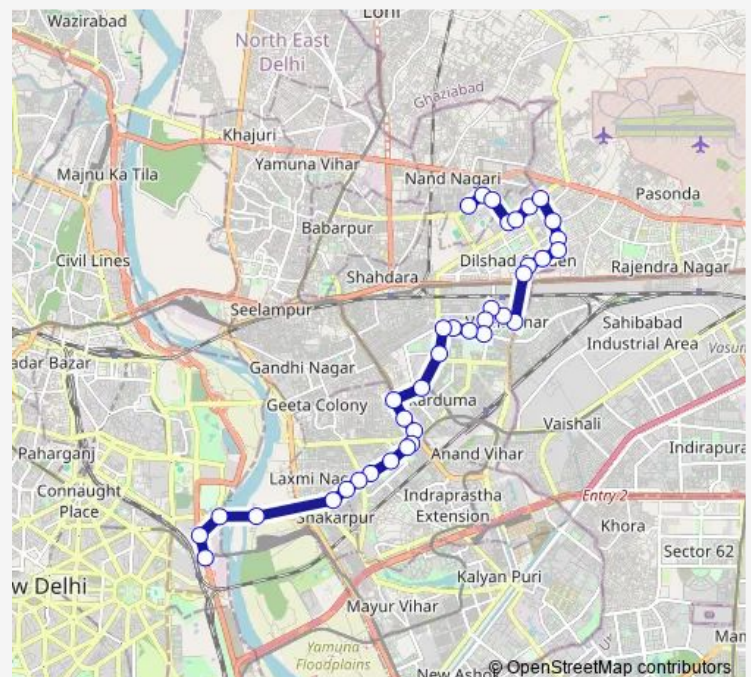

Thursday 14:46-18:12

Friday 14:46-18:12

Saturday 14:46-18:12

Sunday 14:46-18:12

Route info

Direction: Nand Nagari Terminal

Stops: 37

Trip Duration: 1 hour 8 min