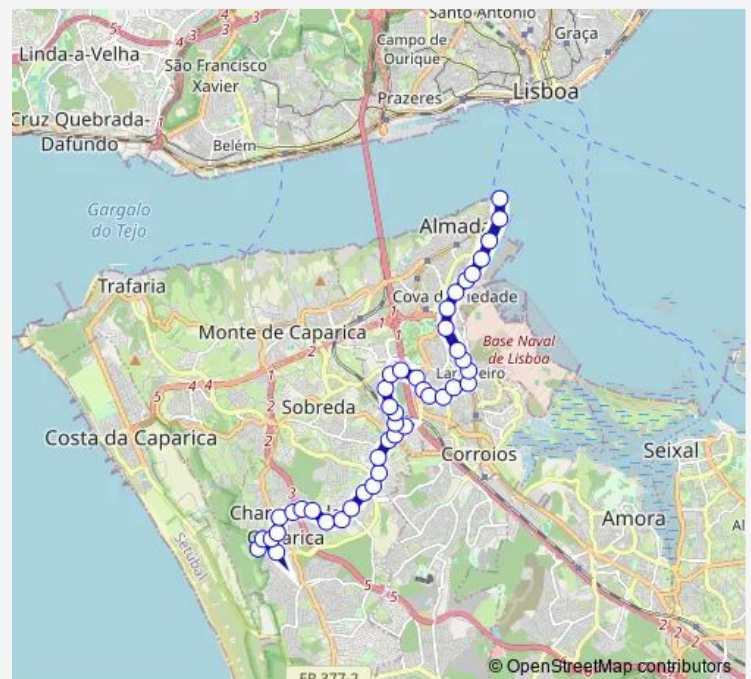

Route schedule

Qta Texugo (R Helena Félix Fte 30) Era — Cacilhas (Lgo Alfredo Dinis Alex) Terminal P10

Monday 05:45-22:40

Tuesday 05:45-22:40

Wednesday 05:45-22:40

Thursday 05:45-22:40

Friday 05:45-22:40

Saturday 07:30-24:00

Sunday 07:30-24:00

Route info

Direction: Qta Texugo (R Helena Félix Fte 30) Era

Stops: 43

Trip Duration: 0 hour 45 min

123 - Charneca DE Caparica/QTA Texugo - Cacilhas (via Vale Flores)

Vale Flores (R V Flores) Rotunda