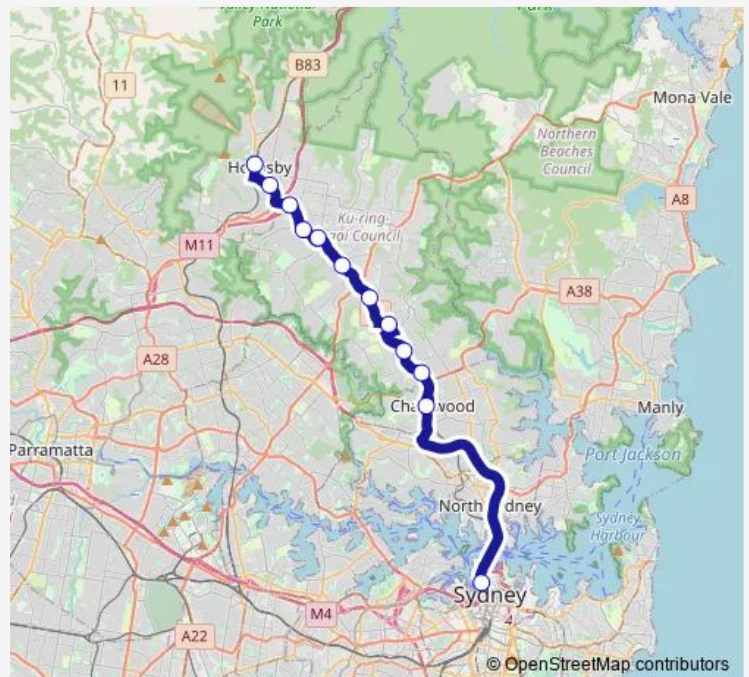

Pacific Hwy Before Yardley Av

Hornsby Station, George St

### Route schedule

Wynyard Station, Clarence St, Stand S — Hornsby Station, George St

Monday	22:00-01:15 <sup>+1</sup>
Tuesday	22:00-01:15 <sup>+1</sup>
Wednesday	22:00-01:15 <sup>+1</sup>
Thursday	22:13-01:15 <sup>+1</sup>
Friday	—
Saturday	—
Sunday	—

### Route info

Direction: Wynyard Station, Clarence St, Stand S

Stops: 12

Trip Duration: 0 hour 55 min

**Direction**

Hornsby Station, Stand D — Wynyard Station, York St, Stand L

12 stops

[Open route schedule](#)

Lindfield Station, Pacific Hwy

Roseville Station, Pacific Hwy

Victoria Av Opp Katherine St

Wynyard Station, York St, Stand L