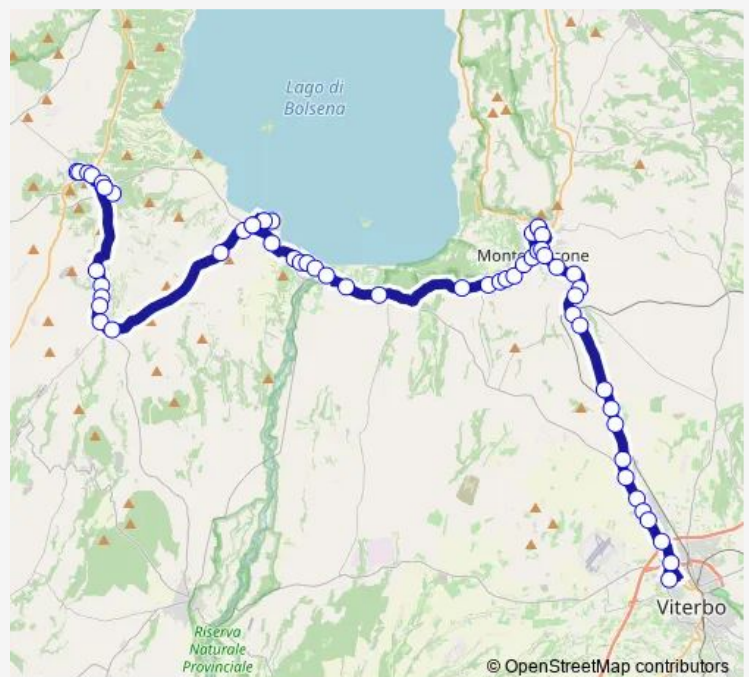

### Route schedule

Valentano | Via Marconi Via Roma # f392 — VITERBO | Riello # f641

Monday 09:30

Tuesday 09:30

Wednesday —

Thursday 09:30

Friday 09:30

Saturday 09:30

### Route info

Direction: Valentano | Via Marconi Via Roma # f392

Stops: 60

Trip Duration: 1 hour 10 min

Valentano - Viterbo # Va089a

MARTA | Via Verentana Via Terrarossa # f652

MARTA | Via Capodimonte Via Matteotti # f653