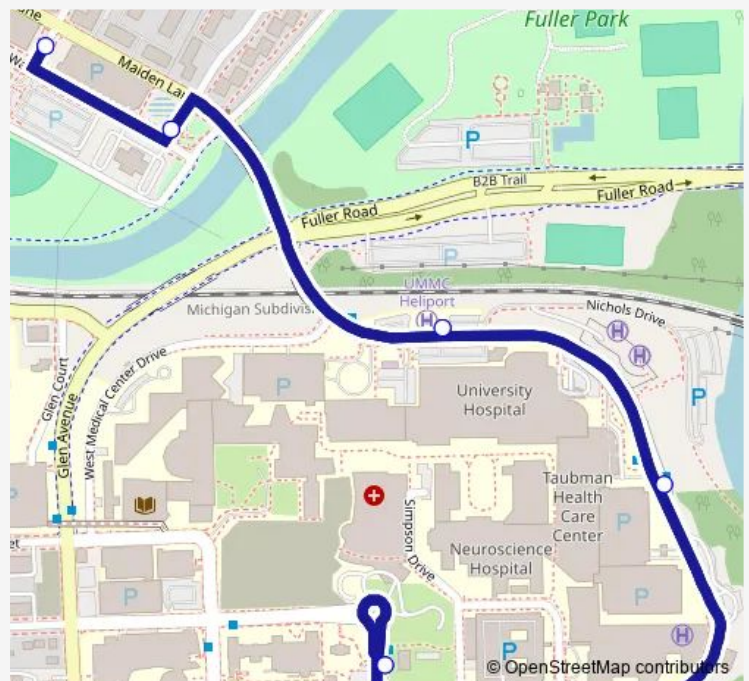

Bus Wx Wall Street Express

[Go to website](#)

Direction

Cardiovascular Center — Wall St Structure

6 stops

[Open route schedule](#)

Cardiovascular Center

Markley Hall

Wednesday 05:10-01:07⁺¹

Thursday 05:10-01:07⁺¹

Friday 05:10-01:07⁺¹

Saturday —

Sunday —

Route info

Direction: Cardiovascular Center

Stops: 6

Trip Duration: 0 hour 7 min

Wx — Wall Street Express

Direction

Wall St Structure — Cardiovascular Center

5 stops

[Open route schedule](#)

Wall St Structure

Cancer Center Inbound

Taubman Inbound

Mott Hospital

Cardiovascular Center

Route schedule

Wall St Structure — Cardiovascular Center

Monday	05:15-01:00 ⁺¹
Tuesday	05:15-01:00 ⁺¹
Wednesday	05:15-01:00 ⁺¹
Thursday	05:15-01:00 ⁺¹
Friday	05:15-01:00 ⁺¹
Saturday	—
Sunday	—