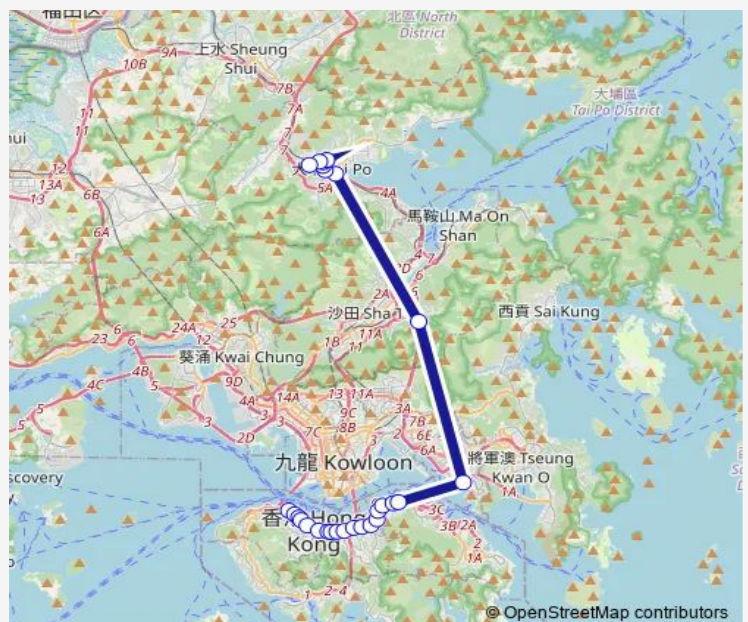

[Kmb+Ctb] Stewart Road/<Br>Stewart Road, Hennessy Road[[Kmb] Stewart Road

**Route schedule**

[Ctb] Macau Ferry, Connaught Road Central[[Kmb+Ctb] Macau Ferry/<Br>Macau Ferry, Connaught Road Central[[Kmb] Macau Ferry — [Kmb+Ctb] TAI WO Plaza/<Br>Tai WO Plaza, PO NGA Road[[Kmb] TAI WO Plaza

Stops: 27

Trip Duration: 1 hour 21 min

[Ctb] WAN Chai Fire Station, Hennessy Road|[Kmb+Ctb] WAN Chai Fire Station/<Br>Wan Chai Fire Station, Hennessy Road|[Kmb] WAN Chai Fire Station

[Ctb] Causeway BAY - Paterson Street, YEE WO Street|[Kmb+Ctb] Paterson Street/<Br>Causeway BAY - Paterson Street, YEE WO Street|[Kmb] Paterson Street