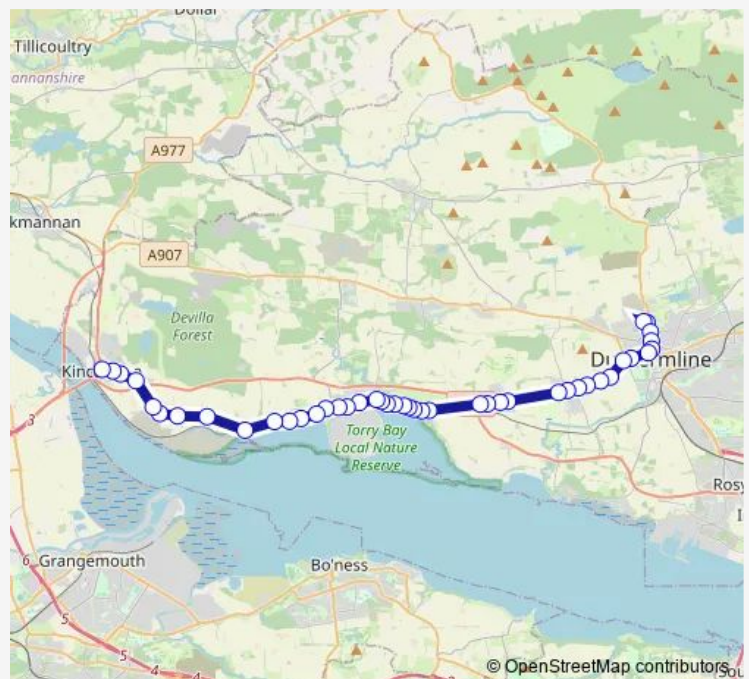

Bus QA18 Kincardine - Dunfermline Queen Anne High School

[Go to website](#)

Direction

High Street Stance B — Queen Anne High School

42 stops

[Open route schedule](#)

High Street Stance B

Dewar Avenue

Forth View

Westfield Access Road

West Sands Lodge

Longannet Cottages

East Sands

Crookmuirhill Farm

Blair Castle Road End

Balgownie West

The Palace

Low Causeway

Primary School

Veere Park

Main Street - West

Main Street

Forth View Cottages

Forth View Industrial Estate

Newmills Bridge

Rosemill Court

Durham Terrace

Route schedule

High Street Stance B — Queen Anne High School

Monday 08:06

Tuesday 08:06

Wednesday 08:06

Thursday 08:06

Friday 08:06

Saturday —

Sunday —

Route info

Direction: High Street Stance B

Stops: 42

Trip Duration: 0 hour 39 min

■ QA18 — Kincardine - Dunfermline Queen Anne High School

BusMaps