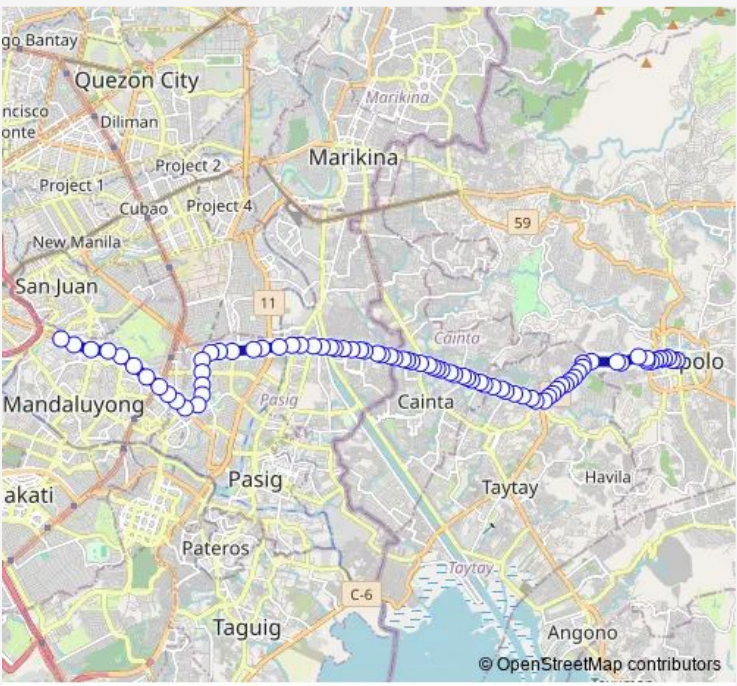

Bus Antipolo - JRU Rosario

[Go to website](#)

Direction
 Martinez St / A. Bonifacio St Intersection, Antipolo City, Manila — Lawson / Shaw Blvd Intersection, Mandaluyong City, Manila

82 stops

[Open route schedule](#)

- Martinez St / A. Bonifacio St Intersection, Antipolo City, Manila
- Martinez St / R. De Jesus Intersection, Antipolo City, Manila
- P. Oliveros St, Antipolo City, Manila
- P. Oliveros St / J.P. Rizal St / Martinez St, Antipolo City, Manila
- P. Oliveros St, Antipolo City, Manila
- Ninoy Aquino Freedom Park, P. Oliveros St / L. Sumulong Memorial Circle, Antipolo City, Manila
- Kiwanis Antipolo Community Library, P. Oliveros St, Antipolo City, Manila
- Ortigas Ave Extension, Antipolo City, Manila
- Ortigas Avenue Extension, Antipolo City, Manila
- Ortigas Avenue Extension, near Alta Vista Ave Intersection, Antipolo City, Manila
- Ortigas Avenue Extension / Evergreen St Intersection, Antipolo City, Manila
- Ortigas Avenue Extension, Antipolo City, Manila
- Ortigas Avenue Extension, Antipolo City, Manila
- Ortigas Avenue Extension, Antipolo City, Manila
- Ortigas Avenue Extension, Antipolo City, Manila
- Ortigas Avenue Extension, Antipolo City, Manila

Route schedule

Martinez St / A. Bonifacio St Intersection, Antipolo City, Manila — Lawson / Shaw Blvd Intersection, Mandaluyong City, Manila

Monday	00:00
Tuesday	00:00
Wednesday	00:00
Thursday	00:00
Friday	00:00
Saturday	00:00
Sunday	00:00

Route info

Direction: Martinez St / A. Bonifacio St Intersection, Antipolo City, Manila

Stops: 82

Trip Duration: 1 hour 29 min

Fibertex Corporation, Ortigas Avenue Extension, Tatay, Manila

Ortigas Avenue Extension, Tatay, Manila