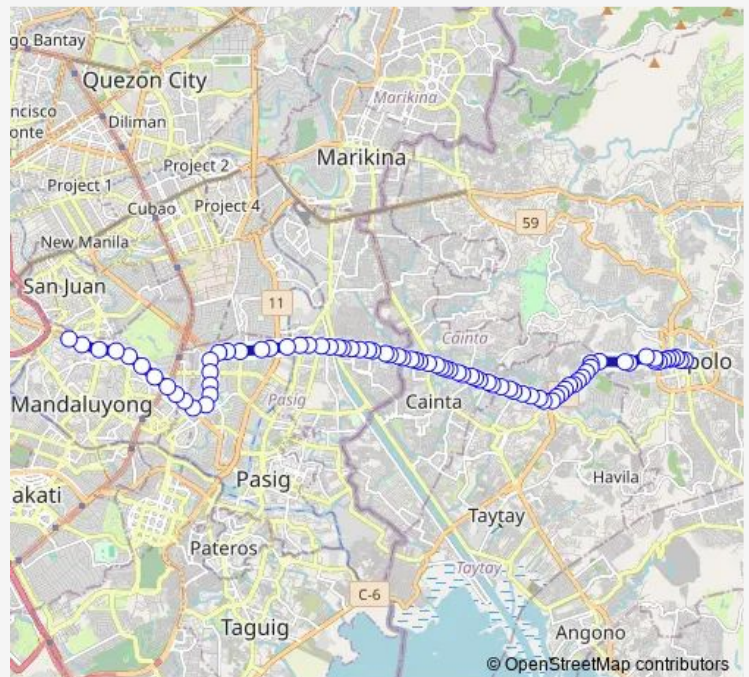

Bus Antipolo - JRU Rosario

[Go to website](#)

Direction
 Martinez St / A. Bonifacio St Intersection, Antipolo City, Manila — Lawson / Shaw Blvd Intersection, Mandaluyong City, Manila

82 stops

[Open route schedule](#)

- Martinez St / A. Bonifacio St Intersection, Antipolo City, Manila
- Martinez St / R. De Jesus Intersection, Antipolo City, Manila
- P. Oliveros St, Antipolo City, Manila
- P. Oliveros St / J.P. Rizal St / Martinez St, Antipolo City, Manila
- P. Oliveros St, Antipolo City, Manila
- Ninoy Aquino Freedom Park, P. Oliveros St / L. Sumulong Memorial Circle, Antipolo City, Manila
- Kiwanis Antipolo Community Library, P. Oliveros St, Antipolo City, Manila
- Ortigas Ave Extension, Antipolo City, Manila
- Ortigas Avenue Extension, Antipolo City, Manila
- Ortigas Avenue Extension, near Alta Vista Ave Intersection, Antipolo City, Manila
- Ortigas Avenue Extension / Evergreen St Intersection, Antipolo City, Manila
- Ortigas Avenue Extension, Antipolo City, Manila
- Ortigas Avenue Extension, Antipolo City, Manila
- Ortigas Avenue Extension, Antipolo City, Manila
- Ortigas Avenue Extension, Antipolo City, Manila

Route schedule

Martinez St / A. Bonifacio St Intersection, Antipolo City, Manila — Lawson / Shaw Blvd Intersection, Mandaluyong City, Manila

| | |
|-----------|-------|
| Monday | 00:00 |
| Tuesday | 00:00 |
| Wednesday | 00:00 |
| Thursday | 00:00 |
| Friday | 00:00 |
| Saturday | 00:00 |
| Sunday | 00:00 |

Route info

Direction: Martinez St / A. Bonifacio St Intersection, Antipolo City, Manila

Stops: 82

Trip Duration: 1 hour 29 min

■ Antipolo - JRU Rosario

Fibertex Corporation, Ortigas Avenue Extension, Tatay, Manila