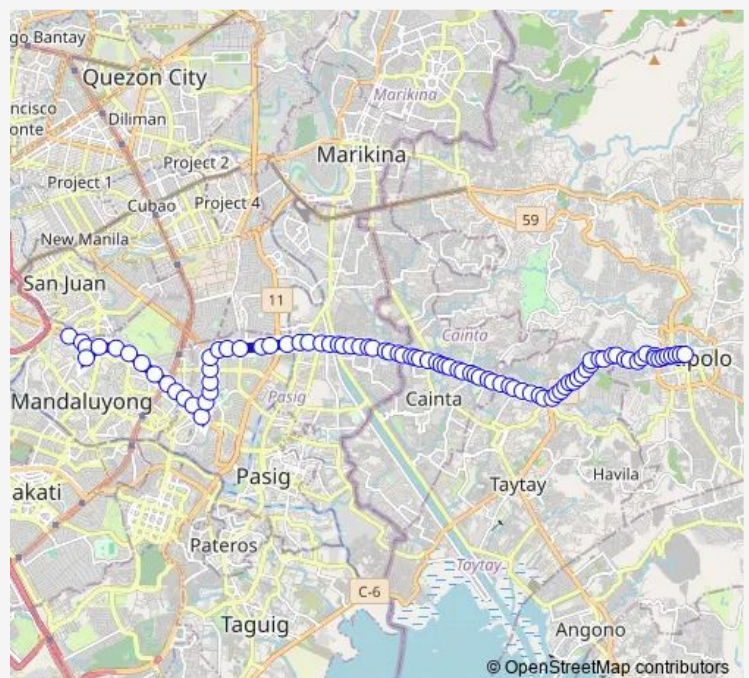

Shaw College, Shaw Blvd, Manila

Shaw Blvd, Pasig City, Manila

Meralco Ave, Pasig City, Manila

Meralco Ave, Pasig City, Manila

Meralco Ave, Pasig City, Manila

Route schedule

Lawson / Shaw Blvd Intersection, Mandaluyong City, Manila — P. Oliveros St / A. Bonifacio St Intersection, Antipolo City, Manila

Monday	00:00
Tuesday	00:00
Wednesday	00:00
Thursday	00:00
Friday	00:00
Saturday	00:00
Sunday	00:00

Route info

Direction: Lawson / Shaw Blvd Intersection, Mandaluyong City, Manila

Stops: 90

Trip Duration: 1 hour 34 min

Antipolo - JRU Rosario

Meralco Avenue Flyover / Doña Julia Vargas Ave Intersection, Pasig City, Manila

Elbow Room, Meralco Ave, Pasig City, Manila

Ortigas Ave, Pasig City, Manila

The Medical City, Pasig City, Manila