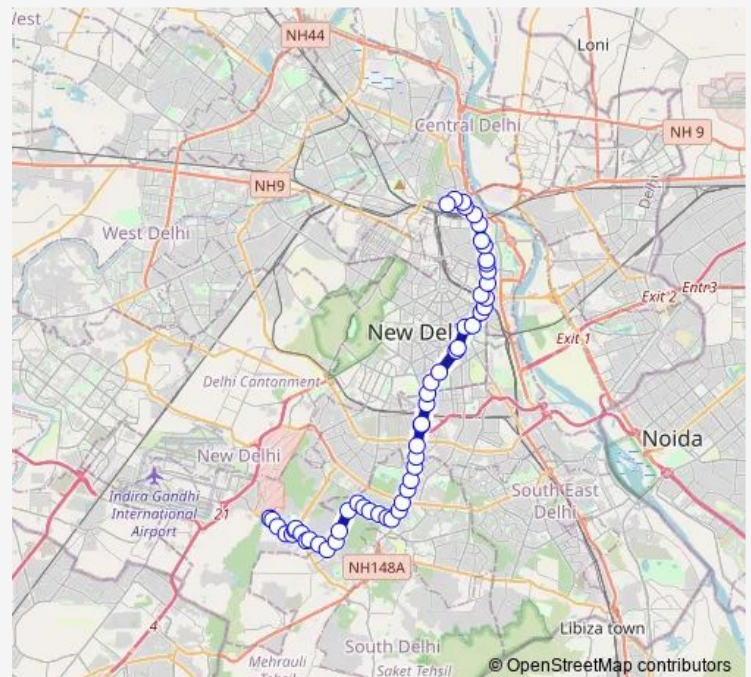

### Route schedule

Vasant Kunj Enclave B Block — Mori Gate Terminal

Monday 06:35-17:35

Tuesday 06:35-17:35

Wednesday 06:35-17:35

Thursday 06:35-17:35

Friday 06:35-17:35

Saturday 06:35-17:35

### Route info

Direction: Vasant Kunj Enclave B Block

Stops: 54

Trip Duration: 1 hour 39 min

■ 605spldown

BusMaps

Mother School

IIT Gate