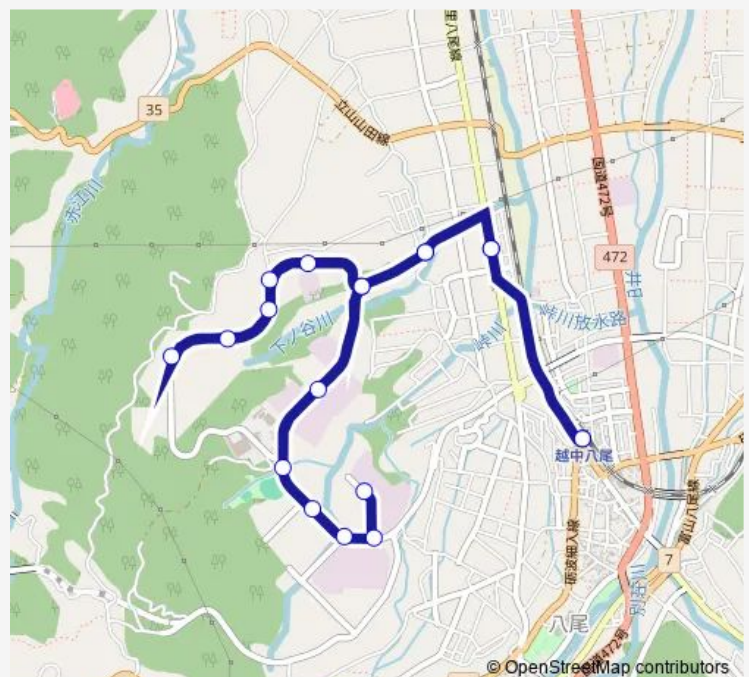

## Bus 八尾中核線 ( 右回り )

[Go to website](#)

### Route schedule

八尾駅 — 八尾駅

Monday	06:45-08:05
Tuesday	06:45-08:05
Wednesday	06:45-08:05
Thursday	06:45-08:05
Friday	06:45-08:05
Saturday	—
Sunday	—

### Route info

Direction: 八尾駅

Stops: 19

Trip Duration: 0 hour 24 min

■ 八尾中核線 ( 右回り )

八尾中核線 ( 右回り ) Bus time schedules and route maps are available in an offline PDF at [busmaps.com](https://busmaps.com). Use the [busmaps.com](https://busmaps.com) website to see live bus times, train schedule or subway schedule, and step-by-step directions for all public transit in Toyama