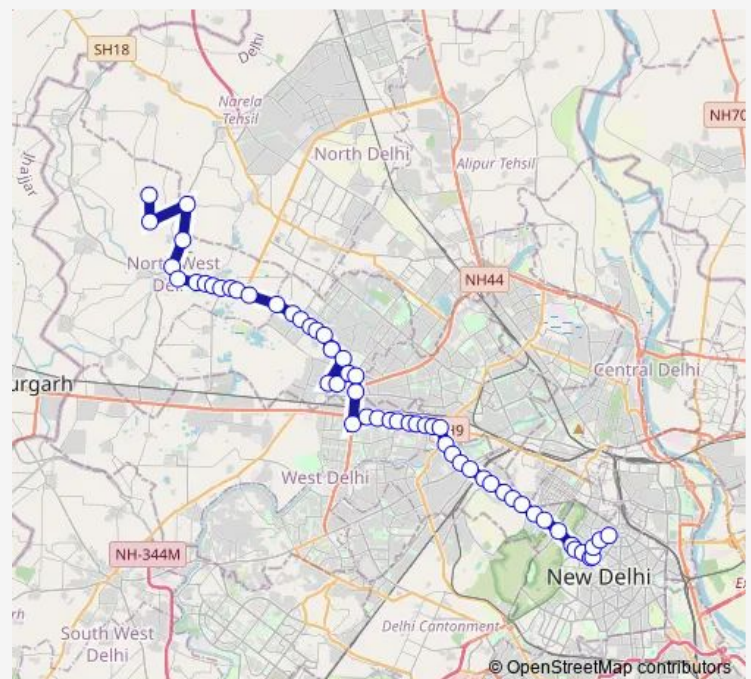

### Route schedule

Majra Dabas Village — Hanuman Mandir / Shivaji Stadium

Monday 06:20-21:00

Tuesday 06:20-21:00

Wednesday 06:20-21:00

Thursday 06:20-21:00

Friday 06:20-21:00

Saturday 06:20-21:00

### Route info

Direction: Majra Dabas Village

Stops: 57

Trip Duration: 2 hour 20 min

962adown

BusMaps

Mangol Puri Y Block

S Block Mangol Puri