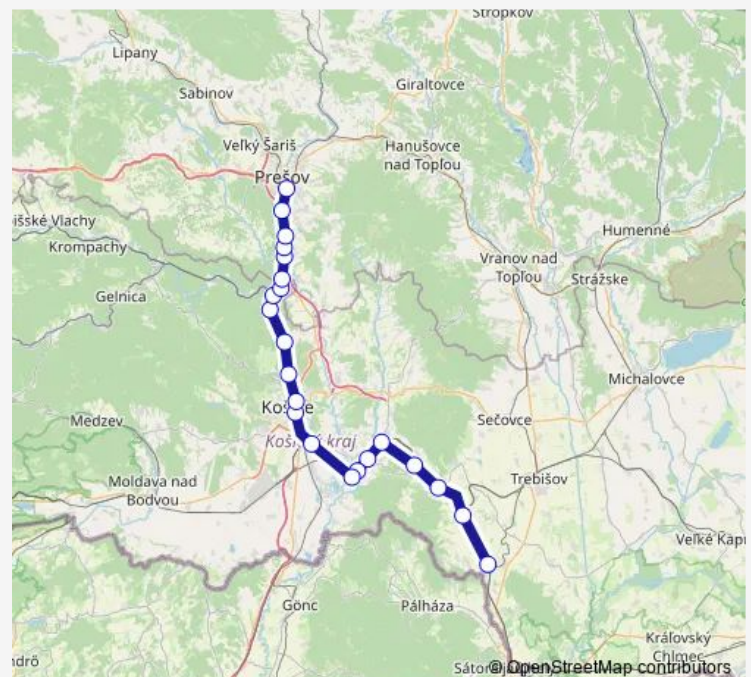

Thursday 06:47

Friday 06:47

Saturday —

Sunday —

Route info

Direction: Michaľany

Stops: 22

Trip Duration: 1 hour 54 min