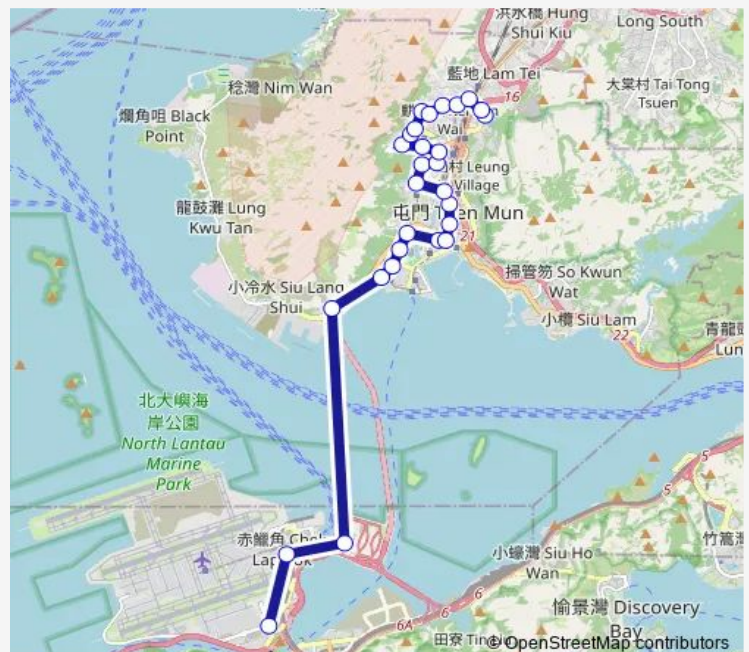

Monday 03:45-04:30

Tuesday 03:45-04:30

Wednesday 03:45-04:30

Thursday 03:45-04:30

Friday 03:45-04:30

Saturday 03:45-04:30

Sunday 03:45-04:30

Route info

Direction: [Kmb] FU TAI Estate BUS Terminus|[Lrtfeeder] FU Tai|[Lwb] FU TAI Estate BUS Terminus

Stops: 30

Trip Duration: 1 hour 18 min

er] LOK Sang House, KIN Sang Estate|[Lwb] LOK Sang House KIN Sang Estate