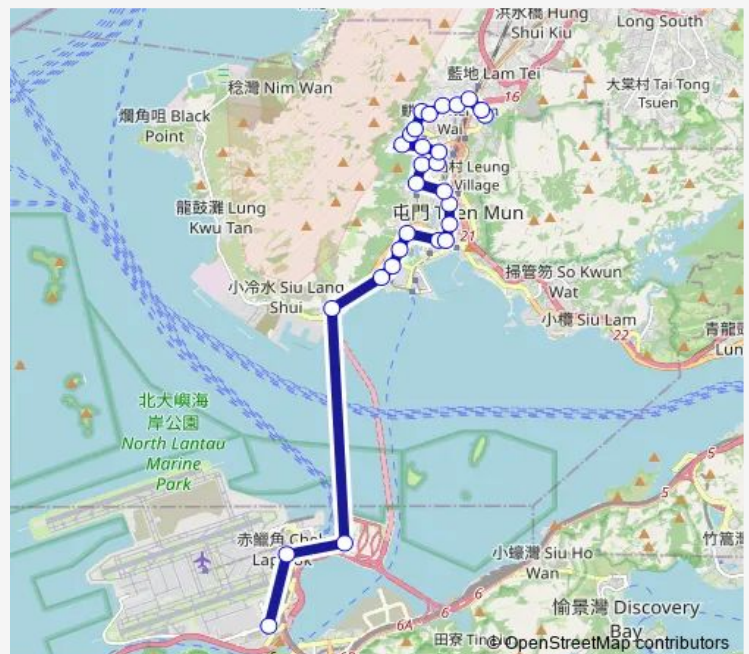

### Route info

Direction: [Kmb] FU TAI Estate BUS Terminus[[Lrtfeeder] FU Tai[[Lwb] FU TAI Estate BUS Terminus

Stops: 30

Trip Duration: 1 hour 22 min

er] LOK Sang House, KIN Sang Estate|[Lwb] LOK Sang House KIN Sang Estate