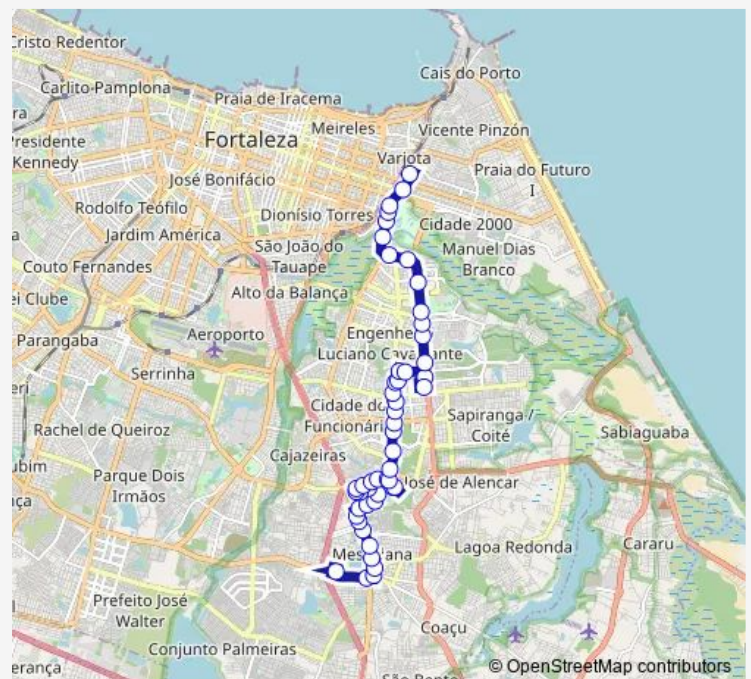

RUA Fausto Aguiar, 798

RUA Inacio Vasconcelos, 550

RUA Inacio Vasconcelos, 343

RUA Araujo Torreoao, Sn

Avenida MIN Jose Americo, 505

Avenida MIN José Américo, 495

Avenida MIN Jose Americo, 710

Avenida MIN Jose Americo, 888

### Route schedule

Praça Terminal Messejana, Sn — RUA Terminal Papicu, Sn

Monday 07:00-17:48

Tuesday 07:00-17:48

Wednesday 07:00-17:48

Thursday 07:00-17:48

Friday 07:00-17:48

Saturday —

### Route info

Direction: Praça Terminal Messejana, Sn

Stops: 50

Trip Duration: 1 hour 6 min

Avenida GAL Afonso A Lima, Sn

Avenida GAL Afonso A Lima, Sn

Avenida GAL Afonso A Lima, Sn

Avenida GAL Afonso A Lima, Sn

## Route info

Direction: RUA Terminal Papicu, Sn

Stops: 51

Trip Duration: 0 hour 54 min

RUA DES José GIL DE Carvalho, 1701

Avenida Pedro Lazar, 890

Avenida Pedro Lazar, 1303

RUA Pedro Lazar, Sn