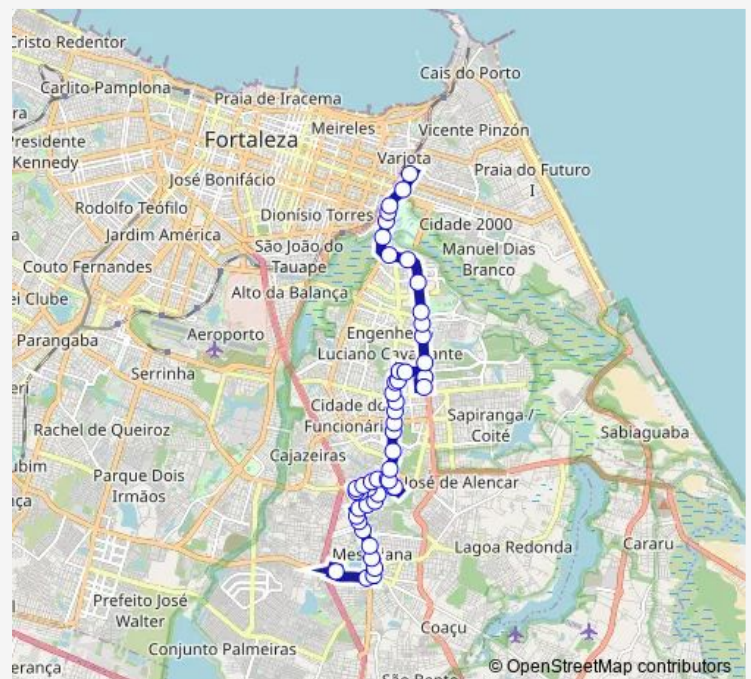

Avenida MIN José Américo, 495

Avenida MIN Jose Americo, 710

Avenida MIN Jose Americo, 888

Route schedule

Praça Terminal Messejana, Sn — RUA Terminal Papicu, Sn

Monday 07:00-17:48

Tuesday 07:00-17:48

Wednesday 07:00-17:48

Thursday 07:00-17:48

Friday 07:00-17:48

Saturday —

Sunday —

Route info

Direction: Praça Terminal Messejana, Sn

Stops: 50

Trip Duration: 1 hour 10 min

Avenida GAL Afonso A Lima, Sn

Avenida GAL Afonso A Lima, Sn

Avenida GAL Afonso A Lima, Sn

Avenida GAL Afonso A Lima, Sn

RUA Pedro Lazar, Sn

Avenida Pedro Lazar, 890

RUA Jose Furtado, 1658

RUA Jose Furtado, 1500

Route info

Direction: RUA Terminal Papicu, Sn

Stops: 51

Trip Duration: 1 hour 0 min

RUA DES José GIL DE Carvalho, 1701

Avenida Pedro Lazar, 890

Avenida Pedro Lazar, 1303

RUA Pedro Lazar, Sn