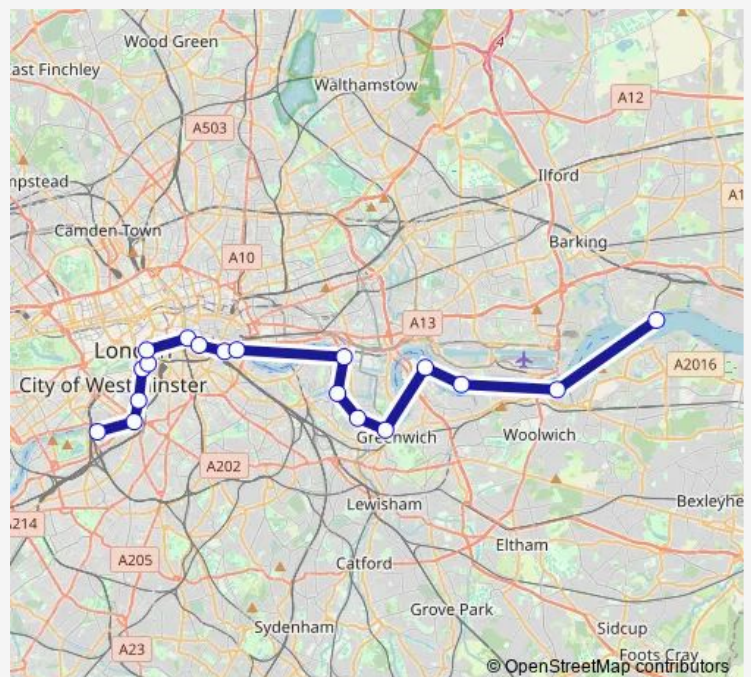

Ferry RB1 Battersea Power Station - Westminster - Canary Wharf - Greenwich - Woolwich Arsenal - Barking Riverside

[Go to website](#)

Direction

Barking Riverside Pier — Battersea Power Station Pier

17 stops

Vauxhall St George Wharf Pier

Battersea Power Station Pier

Route schedule

Barking Riverside Pier — Battersea Power Station Pier

Monday 06:15-21:25

Tuesday 06:15-21:25

Wednesday 06:15-21:25

Thursday 06:15-21:25

Friday 06:15-21:25

Saturday 08:10-20:40

Sunday 08:10-20:40

Route info

Direction: Barking Riverside Pier

Stops: 17

Trip Duration: 1 hour 35 min

Direction

Battersea Power Station Pier — Barking Riverside Pier

18 stops

[Open route schedule](#)

Battersea Power Station Pier

Vauxhall St George Wharf Pier

Millbank Pier

Westminster Pier

London Eye Waterloo Pier