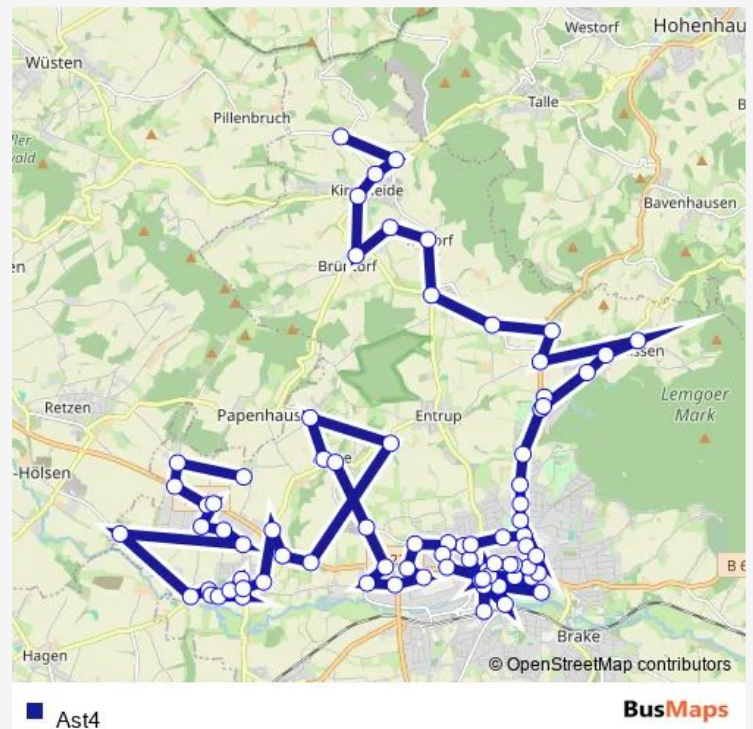

### Route schedule

Le-Wittighöferheide, Mitte — Le-Trophagen, Heidensche Str

Monday 19:49-21:49

Tuesday 19:49-21:49

Wednesday 19:49-21:49

Thursday 19:49-21:49

Friday 19:49-23:49

Saturday 16:49-23:49

### Route info

Direction: Le-Wittighöferheide, Mitte

Stops: 81

Trip Duration: 0 hour 26 min

Le-Leese, Stühe

Le-Leese, Tipp

Le-Leese, Dorf

Le-Leese, Turnhalle