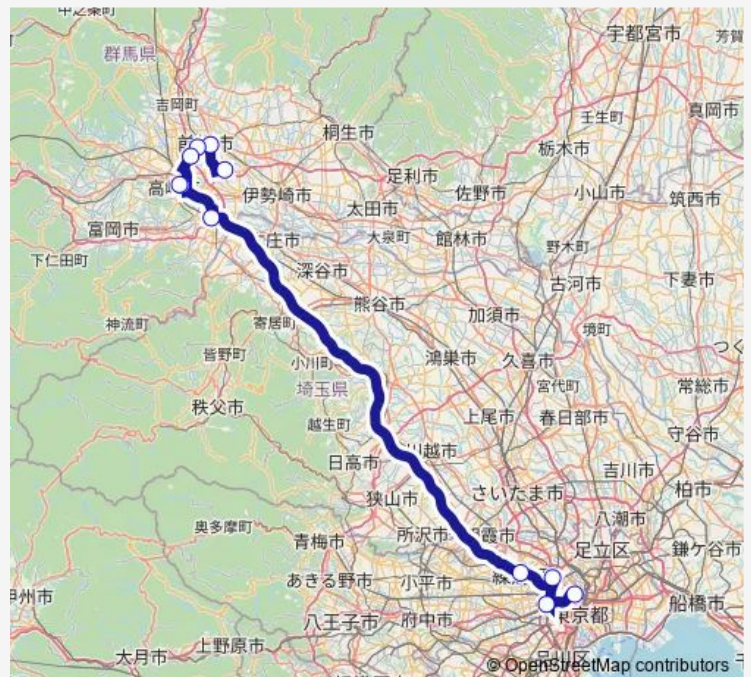

### Route schedule

前橋バスセンター — 東京ドームホテル

Monday 06:00

Tuesday 06:00

Wednesday 06:00

Thursday 06:00

Friday 06:00

Saturday 06:00

Sunday 06:00

### Route info

Direction: 前橋バスセンター

Stops: 11

Trip Duration: 3 hour 50 min

Bus time schedules and route maps are available in an offline PDF at [busmaps.com](https://busmaps.com). Use the [busmaps.com](https://busmaps.com) website to see live bus times, train schedule or subway schedule, and step-by-step directions for all public transit in Tokyo