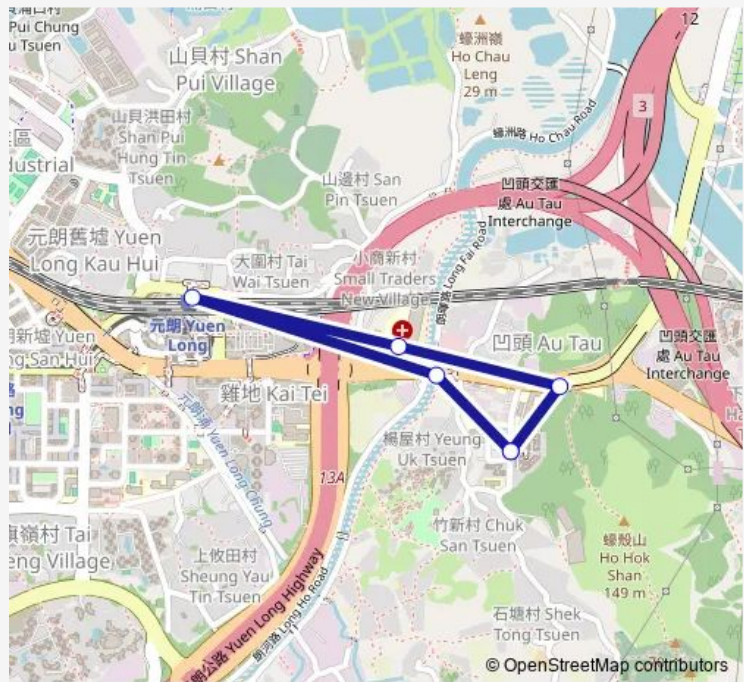

Bus 609B Long Shin Estate - Yuen Long Station (Circular)

[Go to website](#)

Direction
 LONG SHIN ESTATE — LONG SHIN ESTATE
 6 stops
[Open route schedule](#)

LONG SHIN ESTATE

Castle Peak Road - Yuen Long, Near Yeung UK Tsuen|Castle Peak Road, Near Yeung UK Tsuen|Castle Peak Road - Yuen Long, Near Yeung UK Tsuen|Castle Peak Road-Yuen Long, Near Yeung UK Tsuen

YUEN LONG STATION|YUEN LONG STATION

POK OI HOSPITAL, OUTSIDE SOUTH WING

Castle Peak Road-Yuen Long, Near AU TAU Interchange|Castle Peak Road, Near AU TAU Interchange|Castle Peak Road - Yuen Long, Near AU TAU Interchange

LONG SHIN ESTATE

Route schedule
 LONG SHIN ESTATE — LONG SHIN ESTATE

Monday	06:30-17:00
Tuesday	06:30-17:00
Wednesday	06:30-17:00
Thursday	06:30-17:00
Friday	06:30-17:00
Saturday	06:30-17:00
Sunday	—

Route info

Direction: LONG SHIN ESTATE

Stops: 6

Trip Duration: 0 hour 10 min

609B — Long Shin Estate - Yuen Long Station (Circular) **BusMaps**

609B Bus time schedules and route maps are available in an offline PDF at busmaps.com. Use the busmaps.com website to see live bus times, train schedule or subway schedule, and step-by-step directions for all public transit in Yuen Long