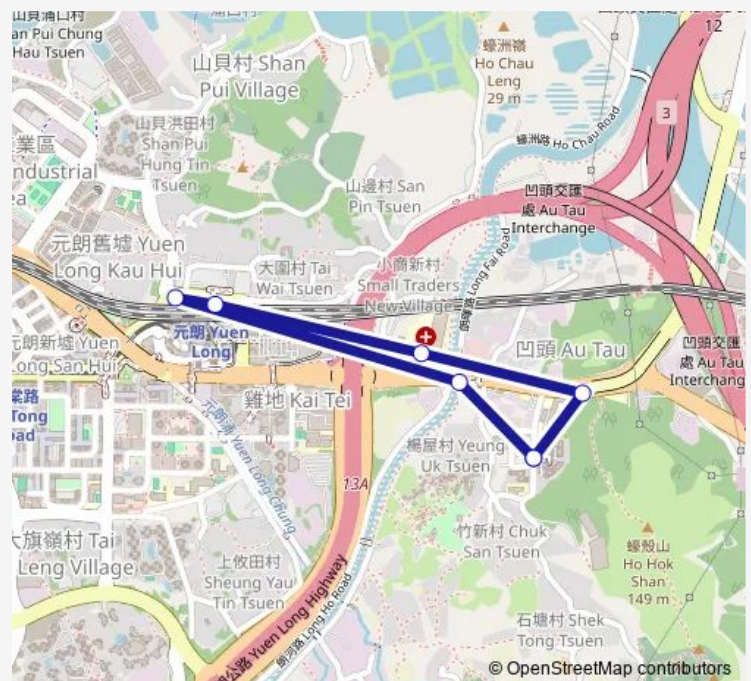

### Route schedule

LONG SHIN ESTATE — LONG SHIN ESTATE

Monday	17:00
Tuesday	17:00
Wednesday	17:00
Thursday	17:00
Friday	17:00
Saturday	17:00
Sunday	—

### Route info

Direction: LONG SHIN ESTATE

Stops: 7

Trip Duration: 0 hour 9 min

609B Bus time schedules and route maps are available in an offline PDF at [busmaps.com](https://busmaps.com). Use the [busmaps.com](https://busmaps.com) website to see live bus times, train schedule or subway schedule, and step-by-step directions for all public transit in Yuen Long