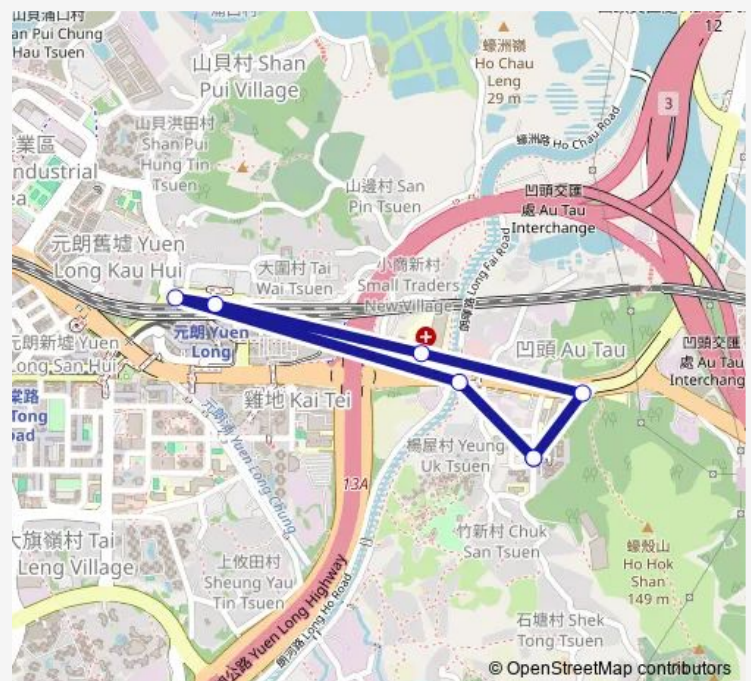

Yuen Long Station (North) Public Transport Interchange

Yuen Long Station|Yuen Long Station

POK OI Hospital, Outside South Wing

Castle Peak Road-Yuen Long, Near AU TAU Interchange|Castle Peak Road, Near AU TAU Interchange|Castle Peak Road - Yuen Long, Near AU TAU Interchange

Long Shin Estate

Route schedule

Long Shin Estate — Long Shin Estate

Monday	17:00
Tuesday	17:00
Wednesday	17:00
Thursday	17:00
Friday	17:00
Saturday	17:00
Sunday	—

Route info

Direction: Long Shin Estate

Stops: 7

Trip Duration: 0 hour 9 min

609b — Long Shin Estate - Yuen Long Station (Circular) (Special Departures) **BusMaps**

609b Bus time schedules and route maps are available in an offline PDF at busmaps.com. Use the busmaps.com website to see live bus times, train schedule or subway schedule, and step-by-step directions for all public transit in Yuen Long