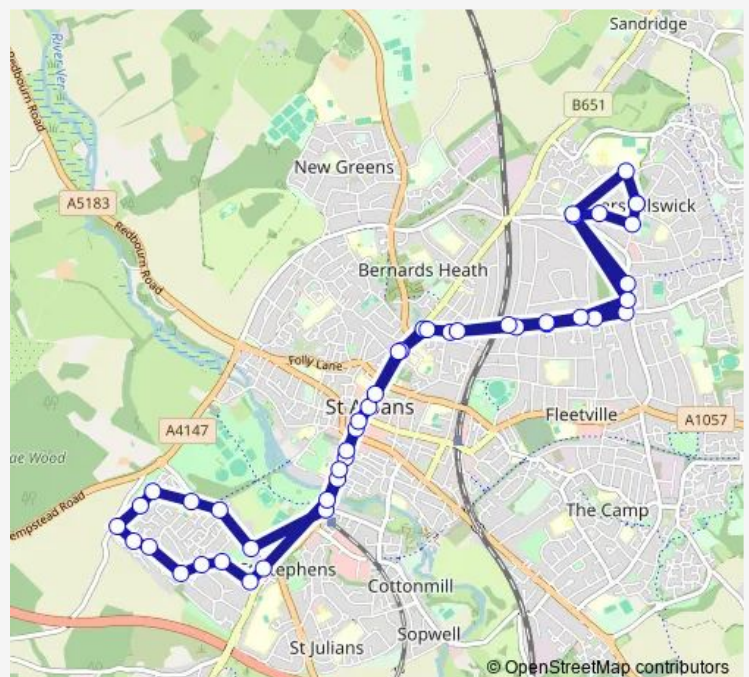

Bus S9 Marshalswick - St Albans (Circular)

[Go to website](#)

Direction

Sandringham School — Skys Wood Road Terminus

45 stops

[Open route schedule](#)

- Sandringham School
- Hazelmere Road
- Kingshill Avenue
- Marshalswick Lane
- Jersey Lane
- Beechwood Ave
- Homewood Road
- Churchill Road
- Blenheim Road
- Walton Street
- Stonecross
- Chime Square
- St Peter's Street
- Town Hall
- Abbey
- Belmont Hill
- St Albans Abbey Railway Station
- St Columba's College
- Mortimer Crescent
- Prae Wood School
- Antonine Gate

Route schedule

Sandringham School — Skys Wood Road Terminus

Monday	08:15
Tuesday	08:15
Wednesday	08:15
Thursday	08:15
Friday	08:15
Saturday	—
Sunday	—

Route info

Direction: Sandringham School

Stops: 45

Trip Duration: 1 hour 6 min

■ S9 — Marshalswick - St Albans (Circular)

Augustus Close

Glevum Close

Hadrian Close

Jerome Drive

Corder Close

Midway

Recreation Ground Path

Stonecross

Walton Street

Blenheim Road

Churchill Road

Homewood Road

Sandpit Lane

Marshalswick Lane

Sandringham School