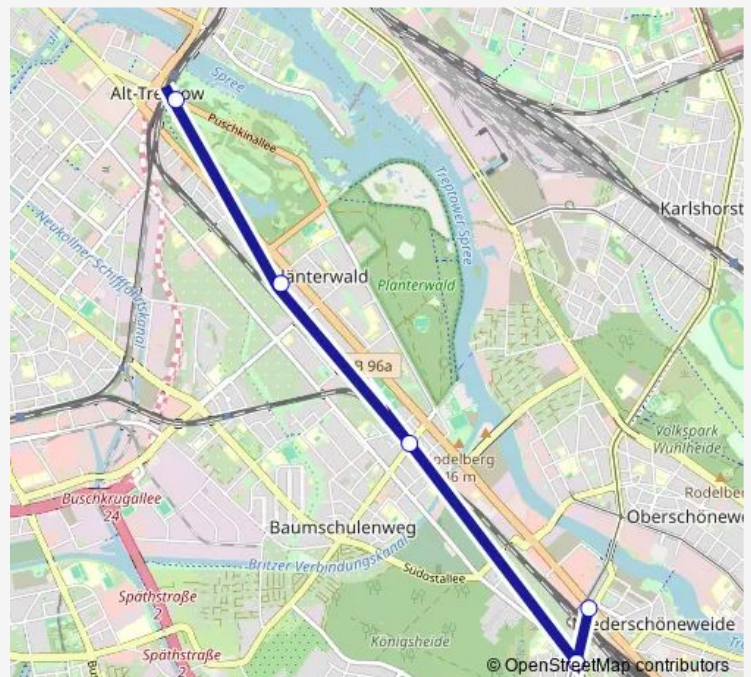

### Route schedule

S Treptower Park (Berlin) — S Schöneweide Bhf (Berlin)

Monday	—
Tuesday	—
Wednesday	—
Thursday	—
Friday	21:48-02:52 <sup>+1</sup>
Saturday	03:07-02:52 <sup>+1</sup>
Sunday	03:07-01:58 <sup>+1</sup>

### Route info

Direction: S Treptower Park (Berlin)

Stops: 5

Trip Duration: 0 hour 20 min

■ S9

BusMaps