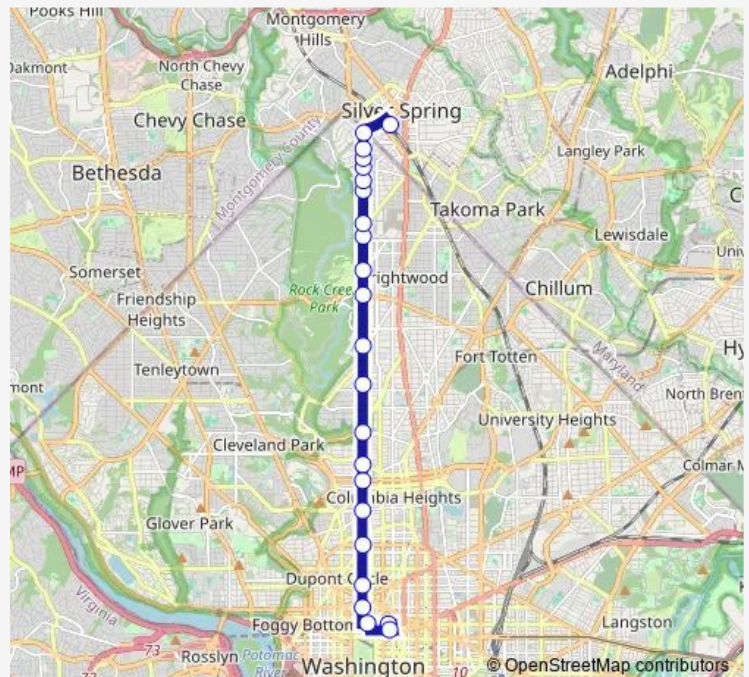

Bus S9 16th Street Metroextra

[Go to website](#)

Direction

Silver Spring+Bay 104 — K St NW+13 St NW

22 stops

[Open route schedule](#)

- Silver Spring+Bay 104
- 16 St NW+Portal Dr NW
- 16 St NW+Primrose Rd NW
- 16 St NW+Myrtle St NW
- 16 St NW+Kalmia Rd NW
- 16 St NW+Juniper St NW
- 16 St NW+Holly St NW
- 16 St NW+Alaska Av NW
- 16 St NW+Aspen St NW
- 16 St NW+Sheridan St NW
- 16 St NW+Missouri Av NW
- 16 St NW+Colorado Av NW
- 16 St NW+Buchanan St NW
- 16 St NW+#3636
- 16 St NW+Park Rd NW
- 16 St NW+Irving St NW
- 16 St NW+Euclid St NW
- 16 St NW+U St NW
- 16 St NW+P St NW
- 16 St NW+M St NW
- K St NW+16 St NW

Route schedule

Silver Spring+Bay 104 — K St NW+13 St NW

Monday	05:08-22:38
Tuesday	05:08-22:38
Wednesday	05:08-22:38
Thursday	05:08-22:38
Friday	05:08-22:38
Saturday	06:08-22:23
Sunday	06:36-20:36

Route info

Direction: Silver Spring+Bay 104

Stops: 22

Trip Duration: 0 hour 33 min

S9 — 16th Street Metroextra

Direction

K St NW+13 St NW — Silver Spring+Bay 104

23 stops

[Open route schedule](#)

Route info

Direction: K St NW+13 St NW

Stops: 23

Trip Duration: 0 hour 38 min

S9 Bus time schedules and route maps are available in an offline PDF at busmaps.com. Use the busmaps.com website to see live bus times, train schedule or subway schedule, and step-by-step directions for all public transit in Washington