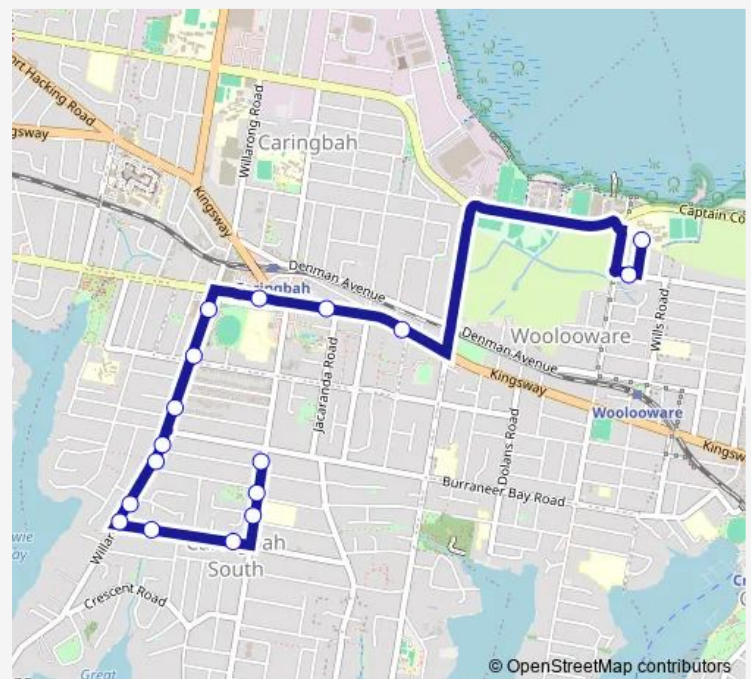

School Bus S9 Woolooware HS to Port Hacking Rd at Jellicoe St, Caringbah South

[Go to website](#)

Direction

Woolooware High School, Restormel St — Port Hacking Rd At Jellicoe St

17 stops

[Open route schedule](#)

Willarong Rd At Ultimo St

Willarong Rd At Jellicoe St

Willarong Rd Opp Willarong Rd Shops

Willarong Rd After Wilga Rd

Willarong Rd At Telopea Av

Telopea Av Opp Gillham Av

Telopea Av Before Port Hacking Rd

Port Hacking Rd Opp Caringbah Public School

Port Hacking Rd Opp Northcote Av

Port Hacking Rd At Jellicoe St

Route schedule

Woolooware High School, Restormel St — Port Hacking Rd At Jellicoe St

Monday	15:05
Tuesday	14:15
Wednesday	15:05
Thursday	14:35
Friday	15:05
Saturday	—
Sunday	—

Route info

Direction: Woolooware High School, Restormel St

Stops: 17

Trip Duration: 0 hour 10 min

S9 School Bus time schedules and route maps are available in an offline PDF at busmaps.com. Use the busmaps.com website to see live bus times, train schedule or subway schedule, and step-by-step directions for all public transit in Sydney