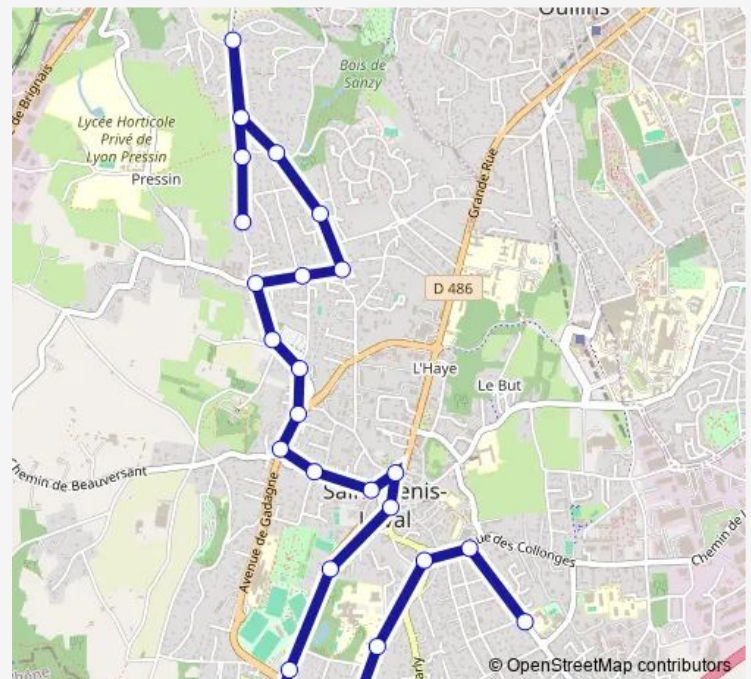

### Route schedule

Jean Giono — Moly

Monday 07:15-18:05

Tuesday 07:15-18:05

Wednesday 07:15-18:05

Thursday 07:15-18:05

Friday 07:11-18:05

Saturday —

### Route info

Direction: Jean Giono

Stops: 25

Trip Duration: 0 hour 19 min

S9 — Jean Giono -> Moly

Les Tritons

Bégonnière

Les Tritons

## Direction

Moly — Jean Giono

10 stops

[Open route schedule](#)

Moly

Allée Dubost

Croix Rouge

Cimetière de St Genis

## Route info

Direction: Moly

Stops: 16

Trip Duration: 0 hour 12 min