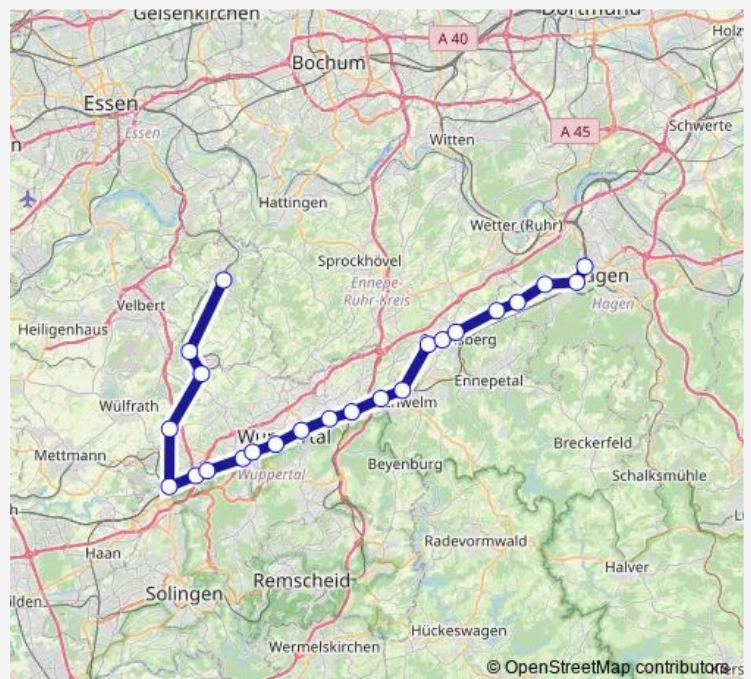

Essen Borbeck Süd Bf

Essen Borbeck Bf

Essen Gerschede

Essen Dellwig Ost Bf

Bottrop Hbf

Route schedule

Essen Hbf — Bottrop Hbf

Monday 21:21-23:16

Tuesday 21:21-23:16

Wednesday 21:21-23:16

Thursday 21:21-23:16

Friday —

Saturday —

Sunday —

Route info

Direction: Essen Hbf

Stops: 7

Trip Duration: 0 hour 37 min

■ S9

BusMaps

Direction

Bottrop Hbf — Essen Hbf

7 stops

[Open route schedule](#)

Route info

Direction: Bottrop Hbf

Stops: 7

Trip Duration: 0 hour 35 min

Direction

Velbert Langenberg Bahnhof — Hagen Hbf

23 stops

[Open route schedule](#)