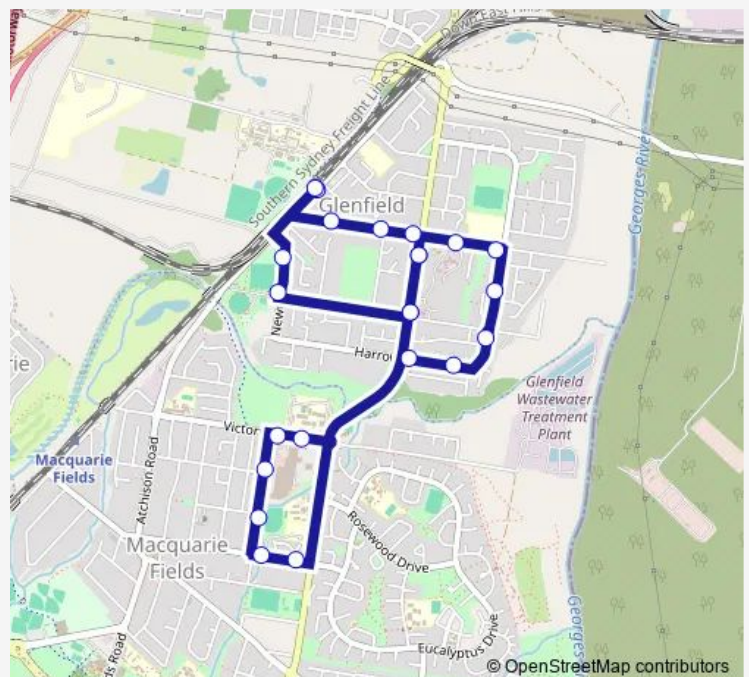

Glenquarie Town Center, Brooks St

James Meehan Park, Second Av

James Meehan Park, Parliament Rd

Parliament Rd At Wollemi Cl

Harrow Rd After Canterbury Rd

Harrow Rd South At Hagen Pl

Harrow Rd After Owen Stanley Rd

Harrow Rd Before Gona Pl

Belmont Rd At Harrow Rd

Belmont Rd After Belimo Pl

Canterbury Rd After Belmont Rd

Canterbury Rd Before Fawcett St

Newtown Rd After Fawcett Rd

Route schedule

Railway Pde Opp Glenfield Station — Glenfield Station, Railway Pde

Monday 09:10-14:08

Tuesday 09:10-14:08

Wednesday 09:10-14:08

Thursday 09:10-14:08

Friday 09:10-14:08

Saturday —

Sunday —

Route info

Direction: Railway Pde Opp Glenfield Station

Stops: 23

Trip Duration: 0 hour 20 min

S9 — Glenfield to Glenquarie Shops (Loop Service)

Seddon Park, Newtown Rd

Glenfield Station, Railway Pde

S9 Bus time schedules and route maps are available in an offline PDF at busmaps.com. Use the busmaps.com website to see live bus times, train schedule or subway schedule, and step-by-step directions for all public transit in Liverpool