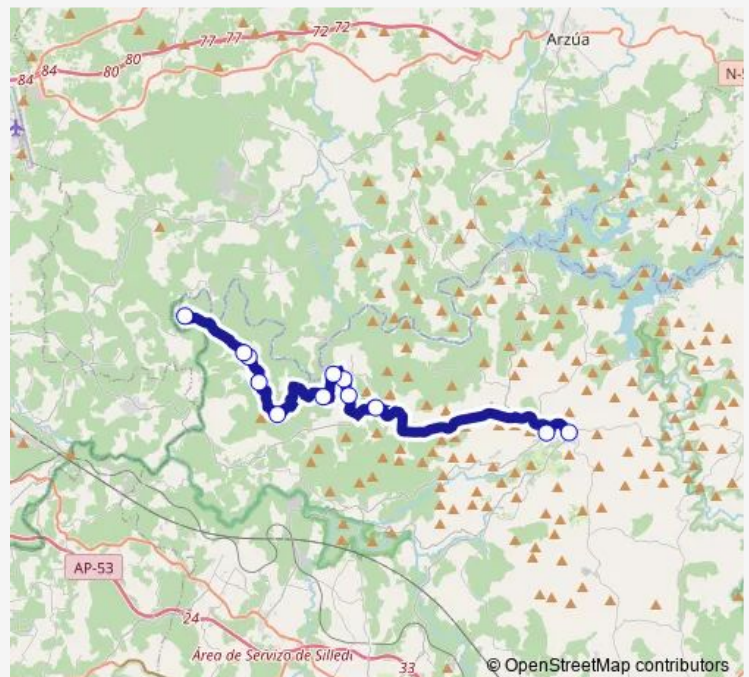

Saturday —

Sunday —

**Route info**

Direction: IES Marco do Camballón

Stops: 12

Trip Duration: 0 hour 50 min

■ XG863034 — IES Marco do Camballón-Santomé

**BusMaps**

**Direction**

Santomé — IES Marco do Camballón

12 stops

[Open route schedule](#)

Santomé

Medio Da Aldea

Brandomés

Vilar de Arriba

## Route info

Direction: Santomé

Stops: 12

Trip Duration: 0 hour 50 min

XG863034 Bus time schedules and route maps are available in an offline PDF at [busmaps.com](https://busmaps.com). Use the [busmaps.com](https://busmaps.com) website to see live bus times, train schedule or subway schedule, and step-by-step directions for all public transit in Touro