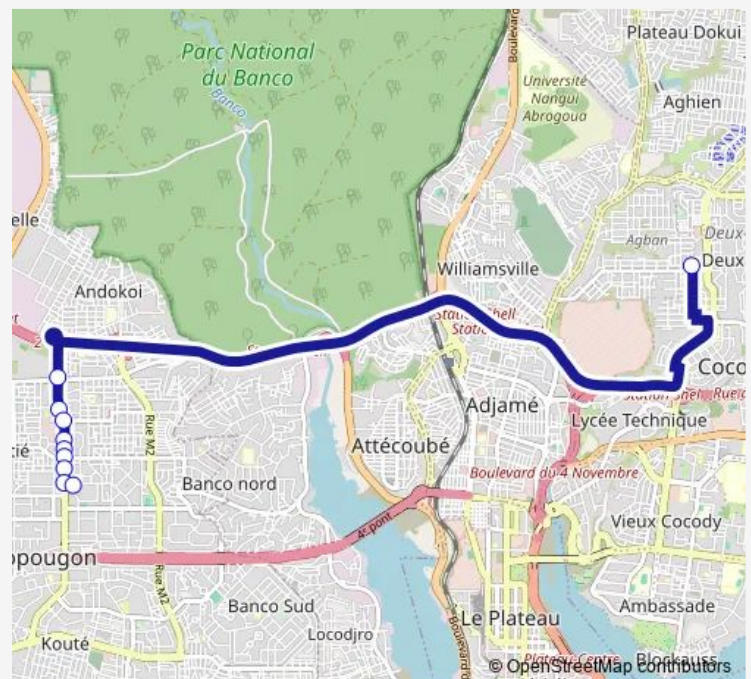

Cosmos Yopougon

CIE Kenya

Keneya

Dialogue

William-Ponty

Gare Lavage Yopougon

### Route schedule

Gare de Yopougon - 2 Plateaux Mobil — Gare Lavage Yopougon

Monday 06:00

Tuesday 06:00

Wednesday 06:00

Thursday 06:00

Friday 06:00

Saturday 06:00

### Route info

Direction: Gare de Yopougon - 2 Plateaux Mobil

Stops: 10

Trip Duration: 0 hour 36 min

## Route info

Direction: Gare Lavage Yopougon

Stops: 13

Trip Duration: 0 hour 41 min

Bus time schedules and route maps are available in an offline PDF at [busmaps.com](https://busmaps.com). Use the [busmaps.com](https://busmaps.com) website to see live bus times, train schedule or subway schedule, and step-by-step directions for all public transit in Abidjan