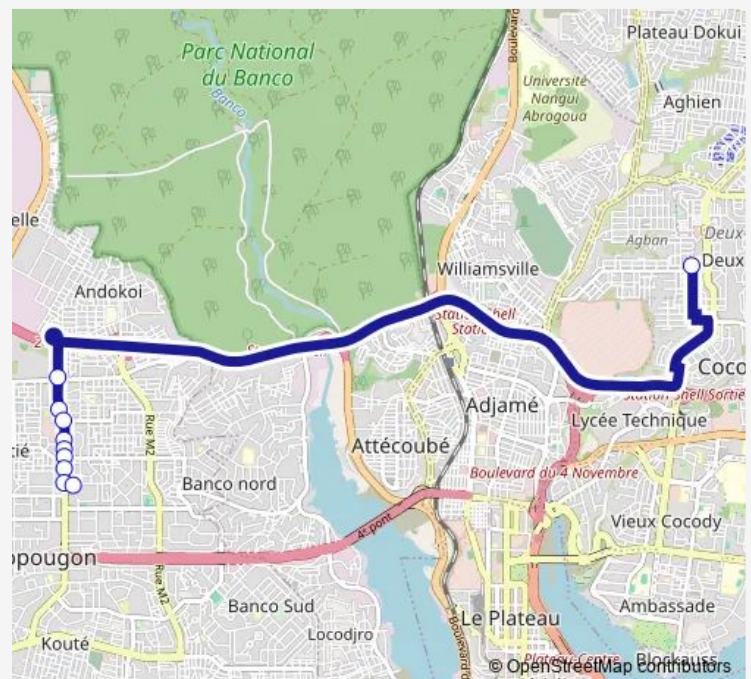

Saturday 06:00

Sunday 06:00

Route info

Direction: Gare de Yopougon - 2 Plateaux Mobil

Stops: 10

Trip Duration: 0 hour 36 min

Direction

Gare Lavage Yopougon — Gare de Yopougon - 2 Plateaux Mobil

13 stops

[Open route schedule](#)

Gare Lavage Yopougon

Saint Jacques

Bmw

Carrefour Ambassade de la Mauritanie

Vipnet

Ena

Route info

Direction: Gare Lavage Yopougon

Stops: 13

Trip Duration: 0 hour 41 min

Bus time schedules and route maps are available in an offline PDF at busmaps.com. Use the busmaps.com website to see live bus times, train schedule or subway schedule, and step-by-step directions for all public transit in Abidjan