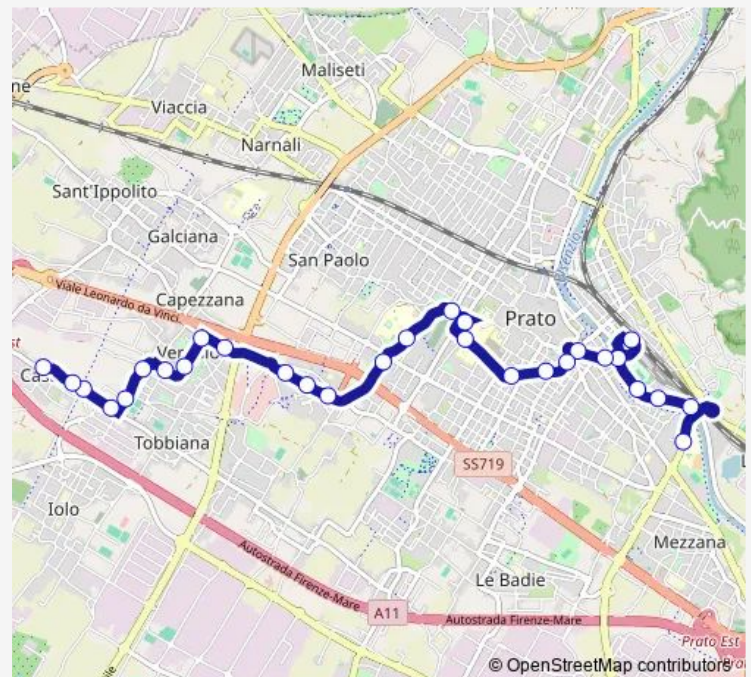

Wednesday 14:10

Thursday 14:10

Friday 14:10

Saturday —

Sunday —

Route info

Direction: Rimini 2

Stops: 16

Trip Duration: 0 hour 15 min

Direction

Santa Maria 1 — Plesso Scolastico Via Dossetti

41 stops

[Open route schedule](#)

Santa Maria 1

Santa Maria 3

San Giorgio A Colonica