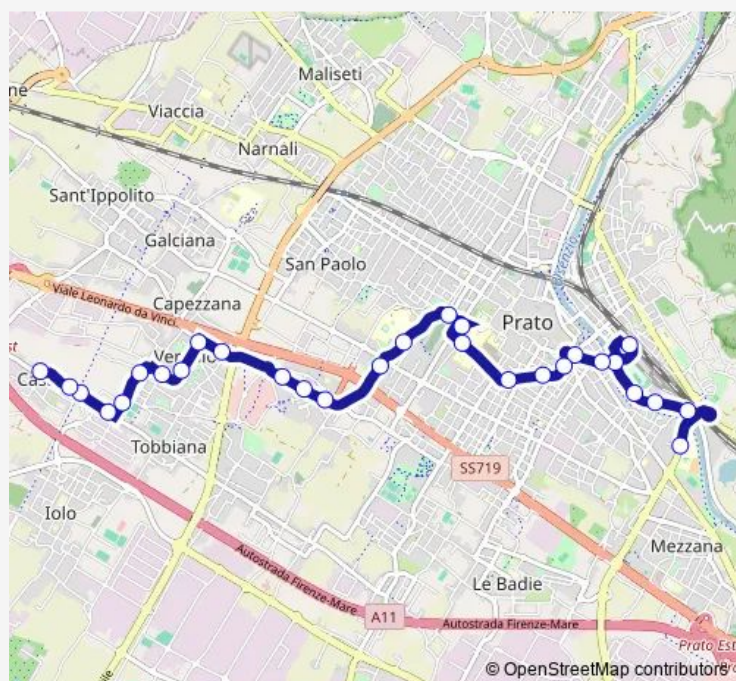

Route schedule

Santa Maria 1 — Plesso Scolastico Via Dossetti

Monday	07:00
Tuesday	07:00
Wednesday	07:00
Thursday	07:00
Friday	07:00
Saturday	—
Sunday	—

Route info

Direction: Santa Maria 1

Stops: 41

Trip Duration: 0 hour 45 min