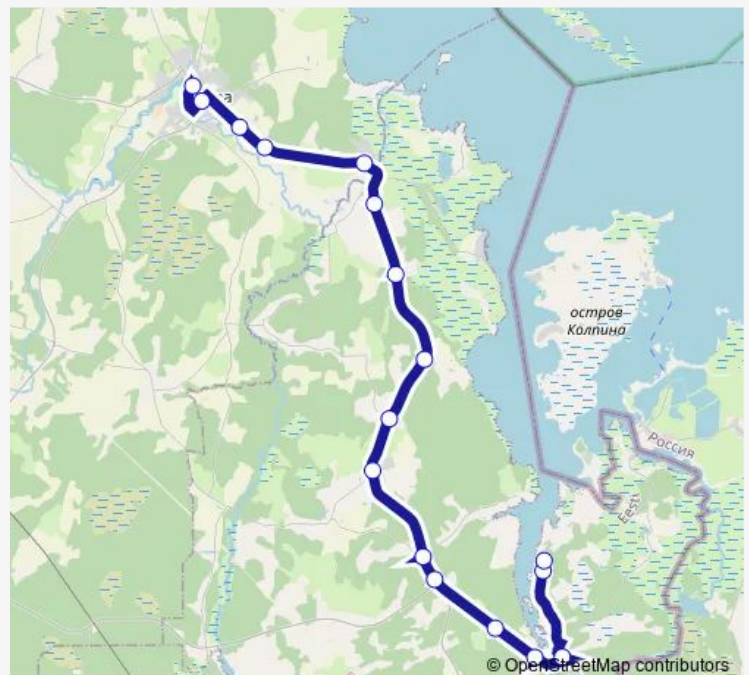

Tuesday 11:50

Wednesday —

Thursday —

Friday —

Saturday —

Sunday —

**Route info**

Direction: Rápina bussijaam

Stops: 17

Trip Duration: 0 hour 30 min

1i — Rápina - Värška veekeskus

**BusMaps**

1i Bus time schedules and route maps are available in an offline PDF at [busmaps.com](https://busmaps.com). Use the [busmaps.com](https://busmaps.com) website to see live bus times, train schedule or subway schedule, and step-by-step directions for all public transit in Vaerska